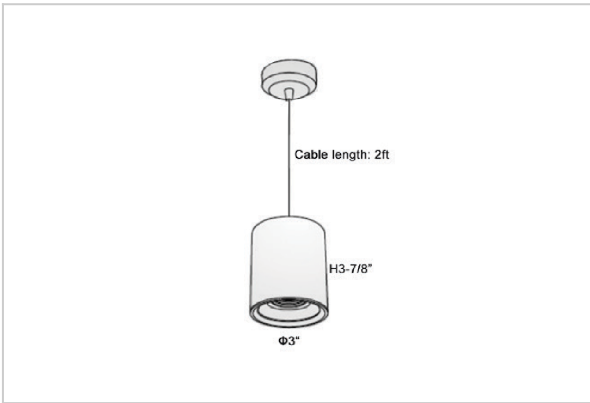

Flaxo Pendant Lights

ITEM SKU#: 662187505886

Product Code : IK-RFlaxoPL-8W-27K-BL-90C-40D

Voltage	100 - 277 V AC, 50-60 Hz
Lumen Output	640lm
Power	8W
CCT	2700K
CRI	>90
Beam Angle	40°
Light Distribution	Flood
LED Light Source	Osram SOLERIQ S 19
Start Time	Instant
Driver	Stand Alone (included)
Operating Position	No Swiveling Type
Dimming	Triac Dimming / 0-10 V Dimming
Heads	Single Head
Finish	Black
Height	3-7/8"
Diameter	3"
Optics	Reflective Cup Structure
IP Rating	IP65
Application Area	Guest Room, Restaurant, Meeting Room, Club, Hall, Hotel Entrance

Beam Spread (Options)

Medium		20°		Flood		40°	
ft	Ø	ft	Ø	ft	Ø	ft	Ø
3.0	1.41	3.0	2.03				
9.0	4.22	9.0	6.09				
15.0	7.04	15.0	10.15				

Flaxo is a technologically advanced LED Pendant Light that incorporates electronic gear and a high-quality lens with wide beam spread. While commonly used as task light, the unique and state-of-the-art design of this luminaire also enhances the overall aesthetics of your store.