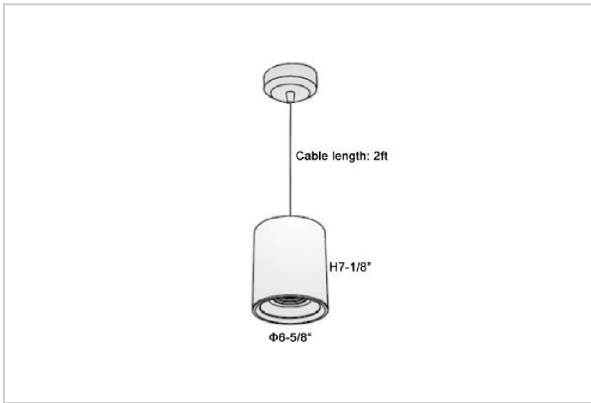

Flaxo Pendant Lights

ITEM SKU#: 662187505855

Product Code : IK-RFlaxoPL-55W-40K-WH-90C-20D

Voltage	100 - 277 V AC, 50-60 Hz
Lumen Output	4950lm
Power	55W
CCT	4000K
CRI	>90
Beam Angle	20°
Light Distribution	Medium
LED Light Source	Osram SOLERIQ S 19
Start Time	Instant
Driver	Stand Alone (included)
Operating Position	No Swiveling Type
Dimming	Triac Dimming / 0-10 V Dimming
Heads	Single Head
Finish	White
Height	7-1/8"
Diameter	6-5/8"
Optics	Reflective Cup Structure
IP Rating	IP65
Application Area	Guest Room, Restaurant, Meeting Room, Club, Hall, Hotel Entrance

Beam Spread (Options)

Medium 20°		Flood 40°	
ft	Ø	ft	Ø
3.0	1.41	3.0	2.03
9.0	4.22	9.0	6.09
15.0	7.04	15.0	10.15

Flaxo is a technologically advanced LED Pendant Light that incorporates electronic gear and a high-quality lens with wide beam spread. While commonly used as task light, the unique and state-of-the-art design of this luminaire also enhances the overall aesthetics of your store.