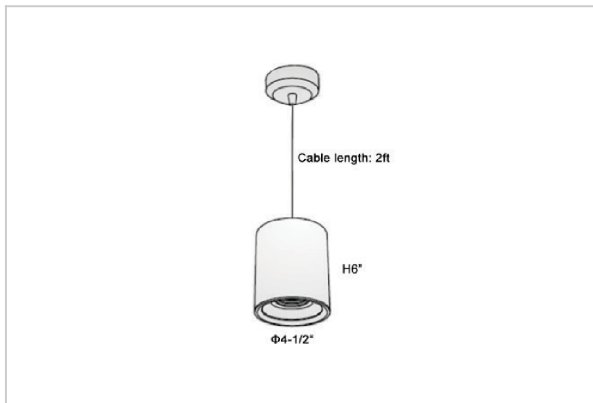

Flaxo Pendant Lights

ITEM SKU#: 662187505732

Product Code : IK-RFlaxoPL-30W-50K-WH-90C-20D

Voltage	100 - 277 V AC, 50-60 Hz
Lumen Output	2850lm
Power	30W
CCT	5000K
CRI	>90
Beam Angle	20°
Light Distribution	Medium
LED Light Source	Osram SOLERIQ S 19
Start Time	Instant
Driver	Stand Alone (included)
Operating Position	No Swiveling Type
Dimming	Triac Dimming / 0-10 V Dimming
Heads	Single Head
Finish	White
Height	6"
Diameter	4-1/2"
Optics	Reflective Cup Structure
IP Rating	IP65
Application Area	Guest Room, Restaurant, Meeting Room, Club, Hall, Hotel Entrance

Beam Spread (Options)

Medium 20°		Flood 40°	
ft	Ø	ft	Ø
3.0	1.41	3.0	2.03
9.0	4.22	9.0	6.09
15.0	7.04	15.0	10.15

Flaxo is a technologically advanced LED Pendant Light that incorporates electronic gear and a high-quality lens with wide beam spread. While commonly used as task light, the unique and state-of-the-art design of this luminaire also enhances the overall aesthetics of your store.