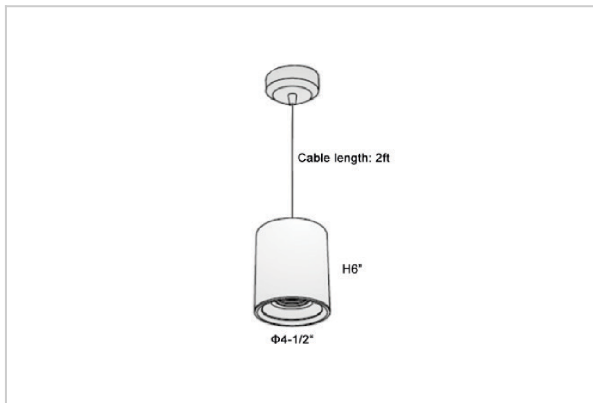

## Product Code : IK-RFlaxoPL-30W-40K-WH-90C-20D

Voltage	100 - 277 V AC, 50-60 Hz
Lumen Output	2700lm
Power	30W
CCT	4000K
CRI	>90
Beam Angle	20°
Light Distribution	Medium
LED Light Source	Osram SOLERIQ S 19
Start Time	Instant
Driver	Stand Alone (included)
Operating Position	No Swiveling Type
Dimming	Triac Dimming / 0-10 V Dimming
Heads	Single Head
Finish	White
Height	6"
Diameter	4-1/2"
Optics	Reflective Cup Structure
IP Rating	IP65
Application Area	Guest Room, Restaurant, Meeting Room, Club, Hall, Hotel Entrance

### Beam Spread (Options)

Medium 20°		Flood 40°	
ft	Ø	ft	Ø
3.0	1.41	3.0	2.03
9.0	4.22	9.0	6.09
15.0	7.04	15.0	10.15

Flaxo is a technologically advanced LED Pendant Light that incorporates electronic gear and a high-quality lens with wide beam spread. While commonly used as task light, the unique and state-of-the-art design of this luminaire also enhances the overall aesthetics of your store.