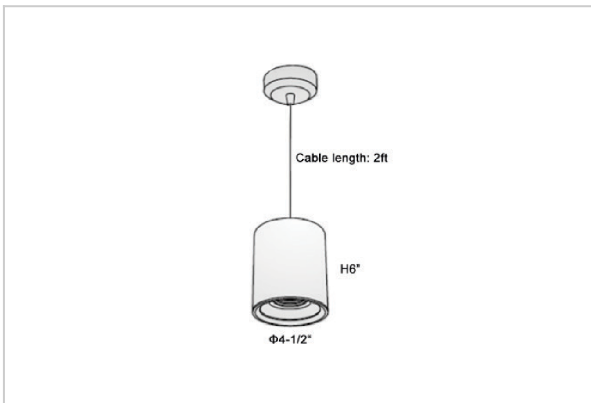

Flaxo Pendant Lights

ITEM SKU#: 662187505718

Product Code : IK-RFlaxoPL-30W-30K-WH-90C-20D

Voltage	100 - 277 V AC, 50-60 Hz
Lumen Output	2550lm
Power	30W
CCT	3000K
CRI	>90
Beam Angle	20°
Light Distribution	Medium
LED Light Source	Osram SOLERIQ S 19
Start Time	Instant
Driver	Stand Alone (included)
Operating Position	No Swiveling Type
Dimming	Triac Dimming / 0-10 V Dimming
Heads	Single Head
Finish	White
Height	6"
Diameter	4-1/2"
Optics	Reflective Cup Structure
IP Rating	IP65
Application Area	Guest Room, Restaurant, Meeting Room, Club, Hall, Hotel Entrance

Beam Spread (Options)

Medium 20°		Flood 40°	
ft	Ø	ft	Ø
3.0	1.41	3.0	2.03
9.0	4.22	9.0	6.09
15.0	7.04	15.0	10.15

Flaxo is a technologically advanced LED Pendant Light that incorporates electronic gear and a high-quality lens with wide beam spread. While commonly used as task light, the unique and state-of-the-art design of this luminaire also enhances the overall aesthetics of your store.