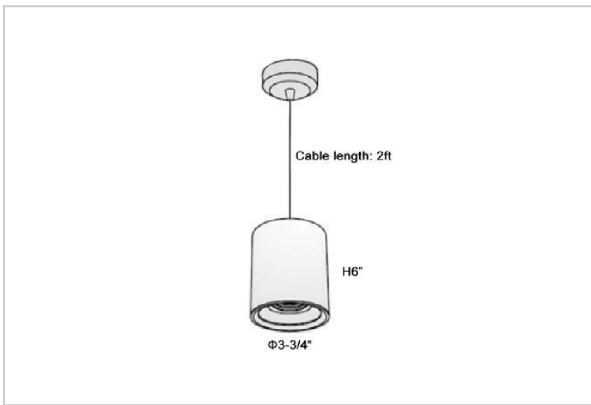

Flaxo Pendant Lights

ITEM SKU#: 662187505695

Product Code : IK-RFlaxoPL-20W-50K-WH-90C-20D

Voltage	100 - 277 V AC, 50-60 Hz
Lumen Output	1900lm
Power	20W
CCT	5000K
CRI	>90
Beam Angle	20°
Light Distribution	Medium
LED Light Source	Osram SOLERIQ S 19
Start Time	Instant
Driver	Stand Alone (included)
Operating Position	No Swiveling Type
Dimming	Triac Dimming / 0-10 V Dimming
Heads	Single Head
Finish	White
Height	6"
Diameter	3-3/4"
Optics	Reflective Cup Structure
IP Rating	IP65
Application Area	Guest Room, Restaurant, Meeting Room, Club, Hall, Hotel Entrance

Beam Spread (Options)

Medium 20°		Flood 40°	
ft	Ø	ft	Ø
3.0	1.41	3.0	2.03
9.0	4.22	9.0	6.09
15.0	7.04	15.0	10.15

Flaxo is a technologically advanced LED Pendant Light that incorporates electronic gear and a high-quality lens with wide beam spread. While commonly used as task light, the unique and state-of-the-art design of this luminaire also enhances the overall aesthetics of your store.