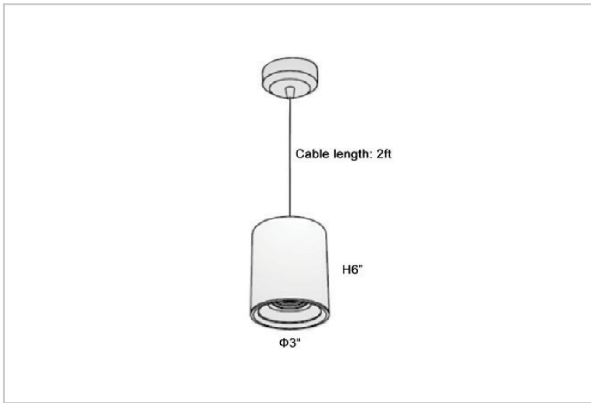

Flaxo Pendant Lights

ITEM SKU#: 662187505657

Product Code : IK-RFlaxoPL-15W-50K-WH-90C-20D

Voltage	100 - 277 V AC, 50-60 Hz
Lumen Output	1425lm
Power	15W
CCT	5000K
CRI	>90
Beam Angle	20°
Light Distribution	Medium
LED Light Source	Osram SOLERIQ S 19
Start Time	Instant
Driver	Stand Alone (included)
Operating Position	No Swiveling Type
Dimming	Triac Dimming / 0-10 V Dimming
Heads	Single Head
Finish	White
Height	6"
Diameter	3"
Optics	Reflective Cup Structure
IP Rating	IP65
Application Area	Guest Room, Restaurant, Meeting Room, Club, Hall, Hotel Entrance

Beam Spread (Options)

Medium 20°		Flood 40°	
ft	Ø	ft	Ø
3.0	1.41	3.0	2.03
9.0	4.22	9.0	6.09
15.0	7.04	15.0	10.15

Flaxo is a technologically advanced LED Pendant Light that incorporates electronic gear and a high-quality lens with wide beam spread. While commonly used as task light, the unique and state-of-the-art design of this luminaire also enhances the overall aesthetics of your store.