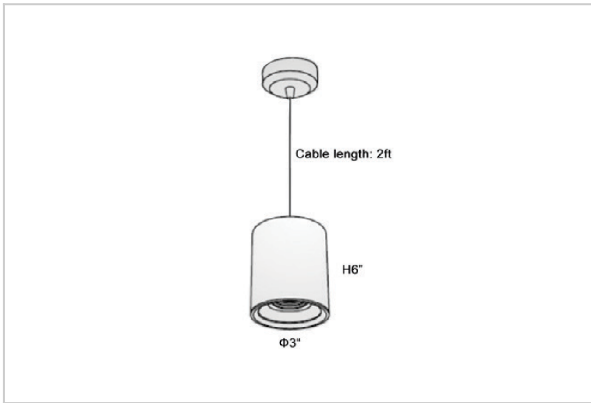

## Product Code : IK-RFlaxoPL-15W-27K-WH-90C-20D

Voltage	100 - 277 V AC, 50-60 Hz
Lumen Output	1200lm
Power	15W
CCT	2700K
CRI	>90
Beam Angle	20°
Light Distribution	Medium
LED Light Source	Osram SOLERIQ S 19
Start Time	Instant
Driver	Stand Alone (included)
Operating Position	No Swiveling Type
Dimming	Triac Dimming / 0-10 V Dimming
Heads	Single Head
Finish	White
Height	6"
Diameter	3"
Optics	Reflective Cup Structure
IP Rating	IP65
Application Area	Guest Room, Restaurant, Meeting Room, Club, Hall, Hotel Entrance

### Beam Spread (Options)

Medium 20°		Flood 40°	
ft	Ø	ft	Ø
3.0	1.41	3.0	2.03
9.0	4.22	9.0	6.09
15.0	7.04	15.0	10.15

Flaxo is a technologically advanced LED Pendant Light that incorporates electronic gear and a high-quality lens with wide beam spread. While commonly used as task light, the unique and state-of-the-art design of this luminaire also enhances the overall aesthetics of your store.