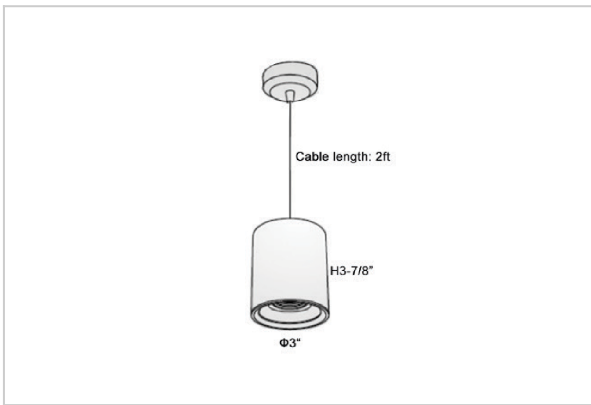

## Product Code : IK-RFlaxoPL-8W-50K-WH-90C-20D

Voltage	100 - 277 V AC, 50-60 Hz
Lumen Output	760lm
Power	8W
CCT	5000K
CRI	>90
Beam Angle	20°
Light Distribution	Medium
LED Light Source	Osram SOLERIQ S 19
Start Time	Instant
Driver	Stand Alone (included)
Operating Position	No Swiveling Type
Dimming	Triac Dimming / 0-10 V Dimming
Heads	Single Head
Finish	White
Height	3-7/8"
Diameter	3"
Optics	Reflective Cup Structure
IP Rating	IP65
Application Area	Guest Room, Restaurant, Meeting Room, Club, Hall, Hotel Entrance

### Beam Spread (Options)

Medium 20°		Flood 40°	
ft	Ø	ft	Ø
3.0	1.41	3.0	2.03
9.0	4.22	9.0	6.09
15.0	7.04	15.0	10.15

Flaxo is a technologically advanced LED Pendant Light that incorporates electronic gear and a high-quality lens with wide beam spread. While commonly used as task light, the unique and state-of-the-art design of this luminaire also enhances the overall aesthetics of your store.