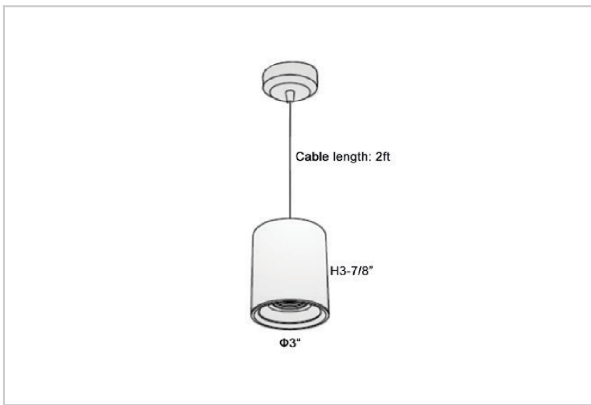

Flaxo Pendant Lights

ITEM SKU#: 662187505572

Product Code : IK-RFlaxoPL-8W-27K-WH-90C-20D

Voltage	100 - 277 V AC, 50-60 Hz
Lumen Output	640lm
Power	8W
CCT	2700K
CRI	>90
Beam Angle	20°
Light Distribution	Medium
LED Light Source	Osram SOLERIQ S 19
Start Time	Instant
Driver	Stand Alone (included)
Operating Position	No Swiveling Type
Dimming	Triac Dimming / 0-10 V Dimming
Heads	Single Head
Finish	White
Height	3-7/8"
Diameter	3"
Optics	Reflective Cup Structure
IP Rating	IP65
Application Area	Guest Room, Restaurant, Meeting Room, Club, Hall, Hotel Entrance

Beam Spread (Options)

Medium 20°		Flood 40°	
ft	Ø	ft	Ø
3.0	1.41	3.0	2.03
9.0	4.22	9.0	6.09
15.0	7.04	15.0	10.15

Flaxo is a technologically advanced LED Pendant Light that incorporates electronic gear and a high-quality lens with wide beam spread. While commonly used as task light, the unique and state-of-the-art design of this luminaire also enhances the overall aesthetics of your store.