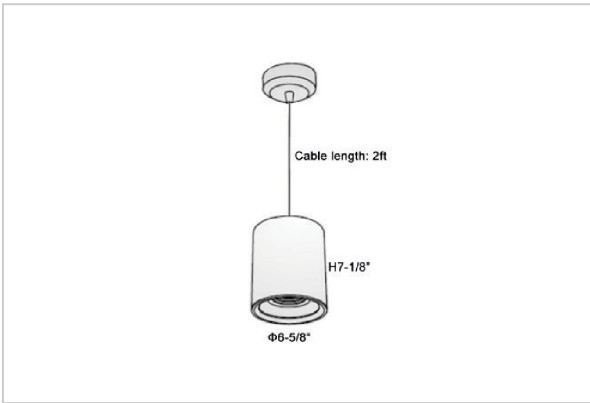

## Product Code : IK-RFlaxoPL-55W-27K-BL-90C-20D

Voltage	100 - 277 V AC, 50-60 Hz
Lumen Output	4400lm
Power	55W
CCT	2700K
CRI	>90
Beam Angle	20°
Light Distribution	Medium
LED Light Source	Osram SOLERIQ S 19
Start Time	Instant
Driver	Stand Alone (included)
Operating Position	No Swiveling Type
Dimming	Triac Dimming / 0-10 V Dimming
Heads	Single Head
Finish	Black
Height	7-1/8"
Diameter	6-5/8"
Optics	Reflective Cup Structure
IP Rating	IP65
Application Area	Guest Room, Restaurant, Meeting Room, Club, Hall, Hotel Entrance

### Beam Spread (Options)

Medium 20°		Flood 40°	
ft	Ø	ft	Ø
3.0	1.41	3.0	2.03
9.0	4.22	9.0	6.09
15.0	7.04	15.0	10.15

Flaxo is a technologically advanced LED Pendant Light that incorporates electronic gear and a high-quality lens with wide beam spread. While commonly used as task light, the unique and state-of-the-art design of this luminaire also enhances the overall aesthetics of your store.