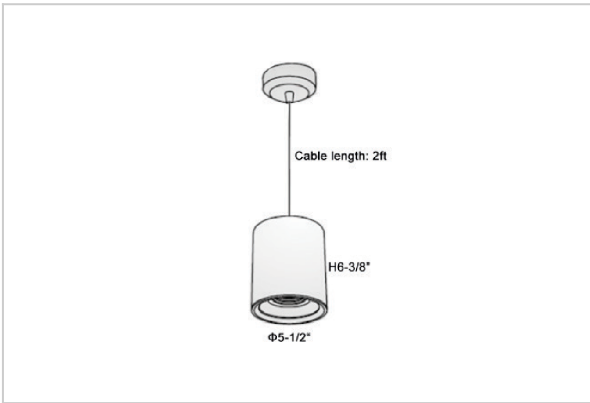

Flaxo Pendant Lights

ITEM SKU#: 662187505503

Product Code : IK-RFlaxoPL-50W-30K-BL-90C-20D

Voltage	100 - 277 V AC, 50-60 Hz
Lumen Output	4250lm
Power	50W
CCT	3000K
CRI	>90
Beam Angle	20°
Light Distribution	Medium
LED Light Source	Osram SOLERIQ S 19
Start Time	Instant
Driver	Stand Alone (included)
Operating Position	No Swiveling Type
Dimming	Triac Dimming / 0-10 V Dimming
Heads	Single Head
Finish	Black
Height	6-3/8"
Diameter	5-1/2"
Optics	Reflective Cup Structure
IP Rating	IP65
Application Area	Guest Room, Restaurant, Meeting Room, Club, Hall, Hotel Entrance

Beam Spread (Options)

Medium 20°		Flood 40°	
ft	Ø	ft	Ø
3.0	1.41	3.0	2.03
9.0	4.22	9.0	6.09
15.0	7.04	15.0	10.15

Flaxo is a technologically advanced LED Pendant Light that incorporates electronic gear and a high-quality lens with wide beam spread. While commonly used as task light, the unique and state-of-the-art design of this luminaire also enhances the overall aesthetics of your store.