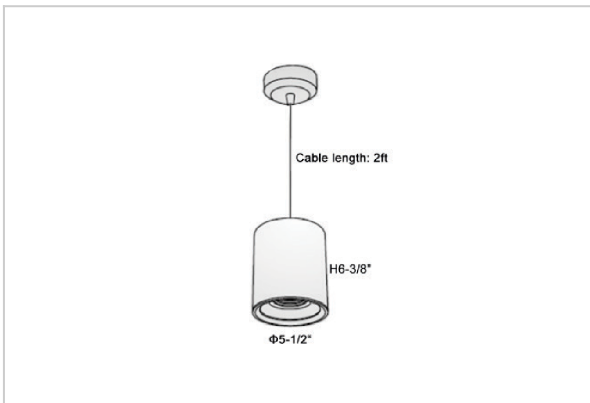

Flaxo Pendant Lights

ITEM SKU#: 662187505442

Product Code : IK-RFlaxoPL-40W-27K-BL-90C-20D

Voltage	100 - 277 V AC, 50-60 Hz
Lumen Output	3200lm
Power	40W
CCT	2700K
CRI	>90
Beam Angle	20°
Light Distribution	Medium
LED Light Source	Osram SOLERIQ S 19
Start Time	Instant
Driver	Stand Alone (included)
Operating Position	No Swiveling Type
Dimming	Triac Dimming / 0-10 V Dimming
Heads	Single Head
Finish	Black
Height	6-3/8"
Diameter	5-1/2"
Optics	Reflective Cup Structure
IP Rating	IP65
Application Area	Guest Room, Restaurant, Meeting Room, Club, Hall, Hotel Entrance

Beam Spread (Options)

Medium 20°		Flood 40°	
ft	Ø	ft	Ø
3.0	1.41	3.0	2.03
9.0	4.22	9.0	6.09
15.0	7.04	15.0	10.15

Flaxo is a technologically advanced LED Pendant Light that incorporates electronic gear and a high-quality lens with wide beam spread. While commonly used as task light, the unique and state-of-the-art design of this luminaire also enhances the overall aesthetics of your store.