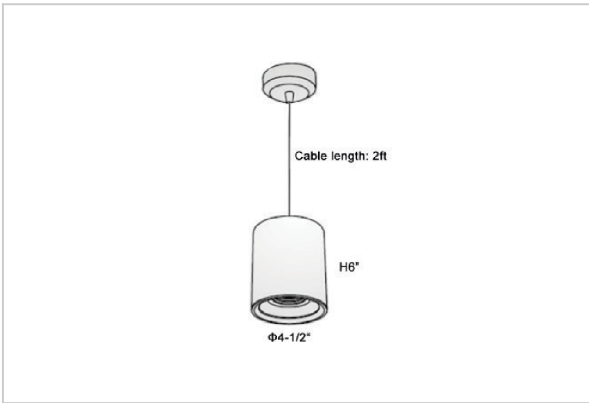

Flaxo Pendant Lights

ITEM SKU#: 662187505435

Product Code : IK-RFlaxoPL-30W-50K-BL-90C-20D

Voltage	100 - 277 V AC, 50-60 Hz
Lumen Output	2850lm
Power	30W
CCT	5000K
CRI	>90
Beam Angle	20°
Light Distribution	Medium
LED Light Source	Osram SOLERIQ S 19
Start Time	Instant
Driver	Stand Alone (included)
Operating Position	No Swiveling Type
Dimming	Triac Dimming / 0-10 V Dimming
Heads	Single Head
Finish	Black
Height	6"
Diameter	4-1/2"
Optics	Reflective Cup Structure
IP Rating	IP65
Application Area	Guest Room, Restaurant, Meeting Room, Club, Hall, Hotel Entrance

Beam Spread (Options)

Medium 20°		Flood 40°	
ft	Ø	ft	Ø
3.0	1.41	3.0	2.03
9.0	4.22	9.0	6.09
15.0	7.04	15.0	10.15

Flaxo is a technologically advanced LED Pendant Light that incorporates electronic gear and a high-quality lens with wide beam spread. While commonly used as task light, the unique and state-of-the-art design of this luminaire also enhances the overall aesthetics of your store.