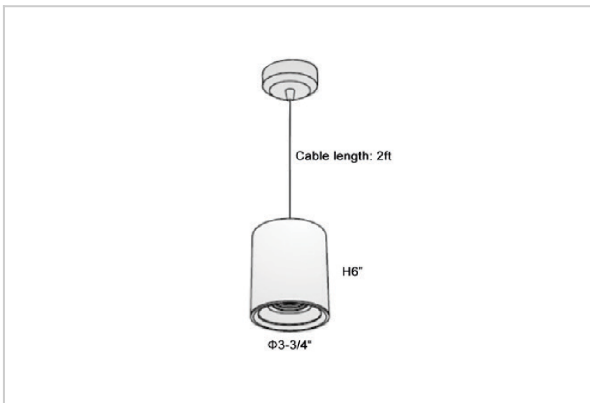

## Product Code : IK-RFlaxoPL-20W-50K-BL-90C-20D

Voltage	100 - 277 V AC, 50-60 Hz
Lumen Output	1900lm
Power	20W
CCT	5000K
CRI	>90
Beam Angle	20°
Light Distribution	Medium
LED Light Source	Osram SOLERIQ S 19
Start Time	Instant
Driver	Stand Alone (included)
Operating Position	No Swiveling Type
Dimming	Triac Dimming / 0-10 V Dimming
Heads	Single Head
Finish	Black
Height	6"
Diameter	3-3/4"
Optics	Reflective Cup Structure
IP Rating	IP65
Application Area	Guest Room, Restaurant, Meeting Room, Club, Hall, Hotel Entrance

### Beam Spread (Options)

Medium 20°		Flood 40°	
ft	Ø	ft	Ø
3.0	1.41	3.0	2.03
9.0	4.22	9.0	6.09
15.0	7.04	15.0	10.15

Flaxo is a technologically advanced LED Pendant Light that incorporates electronic gear and a high-quality lens with wide beam spread. While commonly used as task light, the unique and state-of-the-art design of this luminaire also enhances the overall aesthetics of your store.