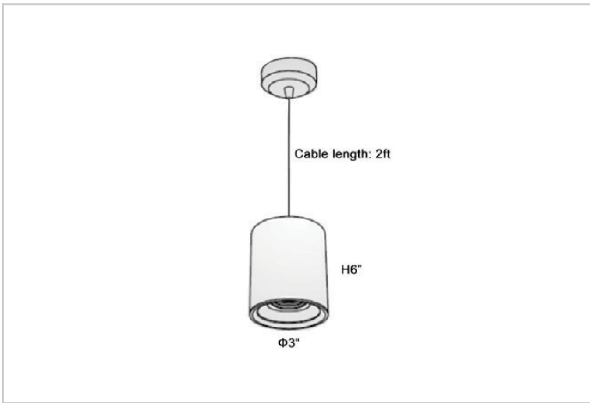

Flaxo Pendant Lights

ITEM SKU#: 662187505336

Product Code : IK-RFlaxoPL-15W-30K-BL-90C-20D

Voltage	100 - 277 V AC, 50-60 Hz
Lumen Output	1275lm
Power	15W
CCT	3000K
CRI	>90
Beam Angle	20°
Light Distribution	Medium
LED Light Source	Osram SOLERIQ S 19
Start Time	Instant
Driver	Stand Alone (included)
Operating Position	No Swiveling Type
Dimming	Triac Dimming / 0-10 V Dimming
Heads	Single Head
Finish	Black
Height	6"
Diameter	3"
Optics	Reflective Cup Structure
IP Rating	IP65
Application Area	Guest Room, Restaurant, Meeting Room, Club, Hall, Hotel Entrance

Beam Spread (Options)

Medium 20°		Flood 40°	
ft	Ø	ft	Ø
3.0	1.41	3.0	2.03
9.0	4.22	9.0	6.09
15.0	7.04	15.0	10.15

Flaxo is a technologically advanced LED Pendant Light that incorporates electronic gear and a high-quality lens with wide beam spread. While commonly used as task light, the unique and state-of-the-art design of this luminaire also enhances the overall aesthetics of your store.