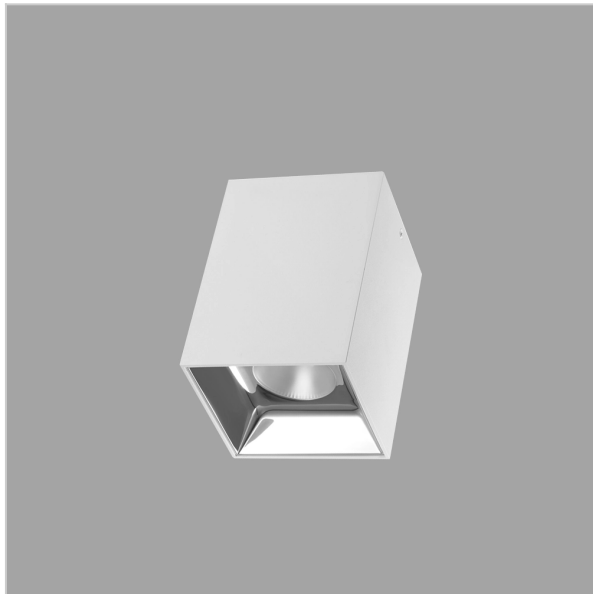

EOS Pendant Lights

ITEM SKU#: 662187505275

Product Code : IK-REosPL-30W-50K-WH-90C-45D

Voltage	100 - 277 V AC, 50-60 Hz
Lumen Output	2850lm
Power	30W
CCT	5000K
CRI	>90
Beam Angle	45°
Light Distribution	Flood
LED Light Source	Osram SOLERIQ S 19
Start Time	Instant
Driver	Stand Alone (included)
Operating Position	No Swiveling Type
Dimming	Triac Dimming / 0-10 V Dimming
Heads	Single Head
Finish	White
Length	4-1/2"
Height	6-1/4"
Optics	Reflective Cup Structure
Width (W)	4-1/2"
Application Area	Guest Room, Restaurant, Meeting Room, Club, Hall, Hotel Entrance

Beam Spread (Options)

Spot	15°	Medium	30°	Flood	45°
ft	Ø	ft	Ø	ft	Ø
3.0	0.72	3.0	1.41	3.0	2.03
9.0	2.15	9.0	4.22	9.0	6.09
15.0	3.58	15.0	7.04	15.0	10.15

Eos is a technologically advanced LED Pendant Light that incorporates electronic gear and a high-quality lens with wide beam spread. While commonly used as task light, the unique and state-of-the-art design of this luminaire also enhances the overall aesthetics of your store.