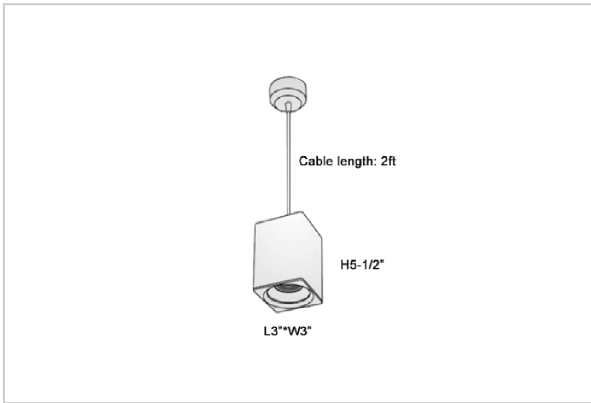

EOS Pendant Lights

ITEM SKU#: 662187505169

Product Code : IK-REosPL-15W-30K-WH-90C-45D

Voltage	100 - 277 V AC, 50-60 Hz
Lumen Output	1275lm
Power	15W
CCT	3000K
CRI	>90
Beam Angle	45°
Light Distribution	Flood
LED Light Source	Osram SOLERIQ S 19
Start Time	Instant
Driver	Stand Alone (included)
Operating Position	No Swiveling Type
Dimming	Triac Dimming / 0-10 V Dimming
Heads	Single Head
Finish	White
Length	3"
Height	5-1/2"
Optics	Reflective Cup Structure
Width (W)	3"
Application Area	Guest Room, Restaurant, Meeting Room, Club, Hall, Hotel Entrance

Beam Spread (Options)

Spot	15°	Medium	30°	Flood	45°
ft	Ø	ft	Ø	ft	Ø
3.0	0.72	3.0	1.41	3.0	2.03
9.0	2.15	9.0	4.22	9.0	6.09
15.0	3.58	15.0	7.04	15.0	10.15

Eos is a technologically advanced LED Pendant Light that incorporates electronic gear and a high-quality lens with wide beam spread. While commonly used as task light, the unique and state-of-the-art design of this luminaire also enhances the overall aesthetics of your store.