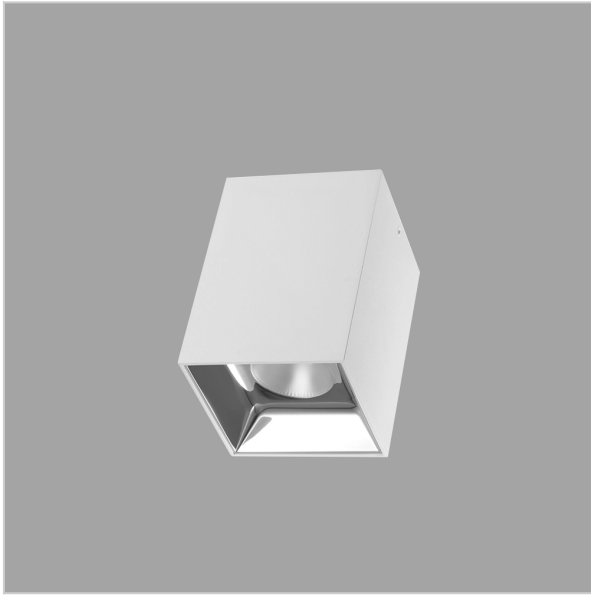

EOS Pendant Lights

ITEM SKU#: 662187505169

Product Code : IK-REosPL-15W-30K-WH-90C-45D

Voltage	100 - 277 V AC, 50-60 Hz
Lumen Output	1275lm
Power	15W
CCT	3000K
CRI	>90
Beam Angle	45°
Light Distribution	Flood
LED Light Source	Osram SOLERIQ S 19
Start Time	Instant
Driver	Stand Alone (included)
Operating Position	No Swiveling Type
Dimming	Triac Dimming / 0-10 V Dimming
Heads	Single Head
Finish	White
Length	3"
Height	5-1/2"
Optics	Reflective Cup Structure
Width (W)	3"
Application Area	Guest Room, Restaurant, Meeting Room, Club, Hall, Hotel Entrance

Beam Spread (Options)

Spot	15°	Medium	30°	Flood	45°
ft	Ø	ft	Ø	ft	Ø
3.0	0.72	3.0	1.41	3.0	2.03
9.0	2.15	9.0	4.22	9.0	6.09
15.0	3.58	15.0	7.04	15.0	10.15

Eos is a technologically advanced LED Pendant Light that incorporates electronic gear and a high-quality lens with wide beam spread. While commonly used as task light, the unique and state-of-the-art design of this luminaire also enhances the overall aesthetics of your store.