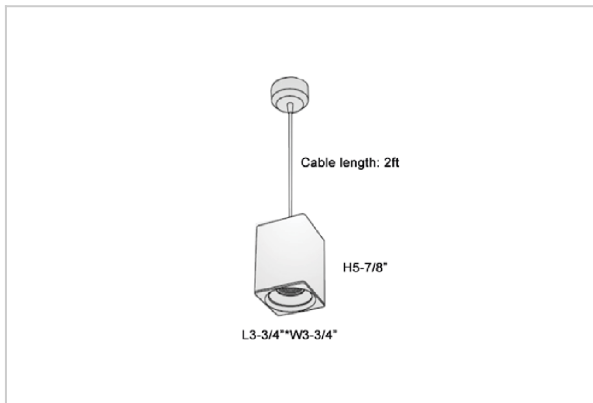

## Product Code : IK-REosPL-20W-27K-BL-90C-45D

Voltage	100 - 277 V AC, 50-60 Hz
Lumen Output	1600lm
Power	20W
CCT	2700K
CRI	>90
Beam Angle	45°
Light Distribution	Flood
LED Light Source	Osram SOLERIQ S 19
Start Time	Instant
Driver	Stand Alone (included)
Operating Position	No Swiveling Type
Dimming	Triac Dimming / 0-10 V Dimming
Heads	Single Head
Finish	Black
Length	3-3/4"
Height	5-7/8"
Optics	Reflective Cup Structure
Width (W)	3-3/4"
Application Area	Guest Room, Restaurant, Meeting Room, Club, Hall, Hotel Entrance

### Beam Spread (Options)

Spot	15°	Medium	30°	Flood	45°
ft	Ø	ft	Ø	ft	Ø
3.0	0.72	3.0	1.41	3.0	2.03
9.0	2.15	9.0	4.22	9.0	6.09
15.0	3.58	15.0	7.04	15.0	10.15

Eos is a technologically advanced LED Pendant Light that incorporates electronic gear and a high-quality lens with wide beam spread. While commonly used as task light, the unique and state-of-the-art design of this luminaire also enhances the overall aesthetics of your store.