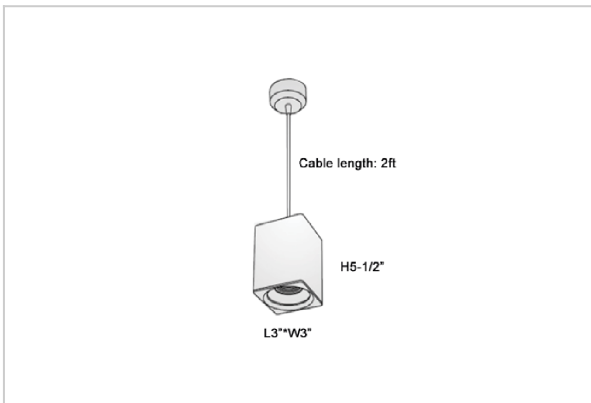

## Product Code : IK-REosPL-8W-50K-BL-90C-45D

Voltage	100 - 277 V AC, 50-60 Hz
Lumen Output	760lm
Power	8W
CCT	5000K
CRI	>90
Beam Angle	45°
Light Distribution	Flood
LED Light Source	Osram SOLERIQ S 19
Start Time	Instant
Driver	Stand Alone (included)
Operating Position	No Swiveling Type
Dimming	Triac Dimming / 0-10 V Dimming
Heads	Single Head
Finish	Black
Length	3"
Height	5-1/2"
Optics	Reflective Cup Structure
Width (W)	3"
Application Area	Guest Room, Restaurant, Meeting Room, Club, Hall, Hotel Entrance

### Beam Spread (Options)

Spot	15°	Medium	30°	Flood	45°
ft	Ø	ft	Ø	ft	Ø
3.0	0.72	3.0	1.41	3.0	2.03
9.0	2.15	9.0	4.22	9.0	6.09
15.0	3.58	15.0	7.04	15.0	10.15

Eos is a technologically advanced LED Pendant Light that incorporates electronic gear and a high-quality lens with wide beam spread. While commonly used as task light, the unique and state-of-the-art design of this luminaire also enhances the overall aesthetics of your store.