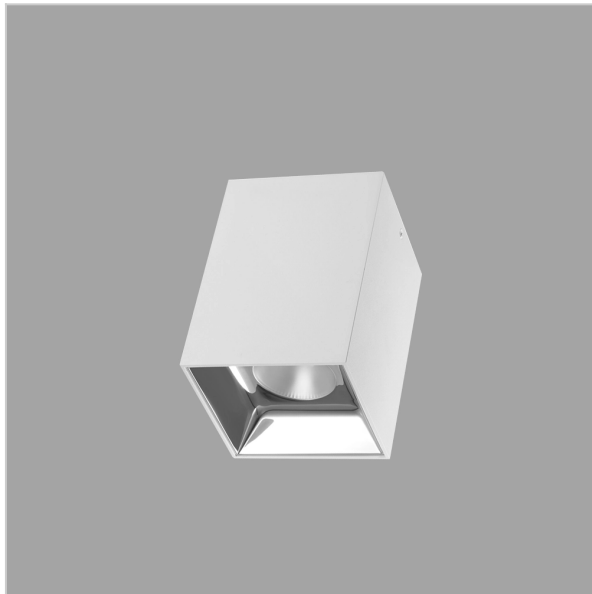

EOS Pendant Lights

ITEM SKU#: 662187504834

Product Code : IK-REosPL-15W-30K-WH-90C-30D

Voltage	100 - 277 V AC, 50-60 Hz
Lumen Output	1275lm
Power	15W
CCT	3000K
CRI	>90
Beam Angle	30°
Light Distribution	Medium
LED Light Source	Osram SOLERIQ S 19
Start Time	Instant
Driver	Stand Alone (included)
Operating Position	No Swiveling Type
Dimming	Triac Dimming / 0-10 V Dimming
Heads	Single Head
Finish	White
Length	3"
Height	5-1/2"
Optics	Reflective Cup Structure
Width (W)	3"
Application Area	Guest Room, Restaurant, Meeting Room, Club, Hall, Hotel Entrance

Beam Spread (Options)

Spot	15°	Medium	30°	Flood	45°
ft	Ø	ft	Ø	ft	Ø
3.0	0.72	3.0	1.41	3.0	2.03
9.0	2.15	9.0	4.22	9.0	6.09
15.0	3.58	15.0	7.04	15.0	10.15

Eos is a technologically advanced LED Pendant Light that incorporates electronic gear and a high-quality lens with wide beam spread. While commonly used as task light, the unique and state-of-the-art design of this luminaire also enhances the overall aesthetics of your store.