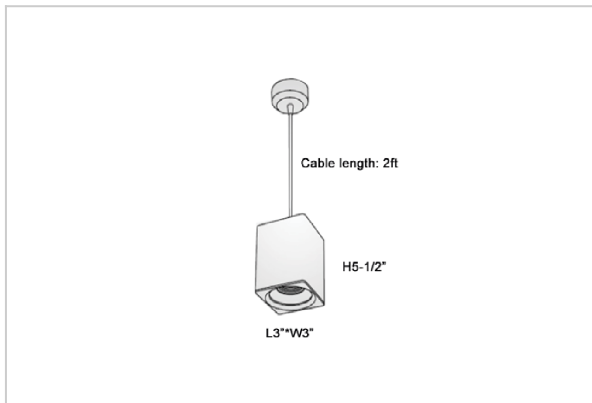

EOS Pendant Lights

ITEM SKU#: 662187504834

Product Code : IK-REosPL-15W-30K-WH-90C-30D

Voltage	100 - 277 V AC, 50-60 Hz
Lumen Output	1275lm
Power	15W
CCT	3000K
CRI	>90
Beam Angle	30°
Light Distribution	Medium
LED Light Source	Osram SOLERIQ S 19
Start Time	Instant
Driver	Stand Alone (included)
Operating Position	No Swiveling Type
Dimming	Triac Dimming / 0-10 V Dimming
Heads	Single Head
Finish	White
Length	3"
Height	5-1/2"
Optics	Reflective Cup Structure
Width (W)	3"
Application Area	Guest Room, Restaurant, Meeting Room, Club, Hall, Hotel Entrance

Beam Spread (Options)

Spot	15°	Medium	30°	Flood	45°
ft	Ø	ft	Ø	ft	Ø
3.0	0.72	3.0	1.41	3.0	2.03
9.0	2.15	9.0	4.22	9.0	6.09
15.0	3.58	15.0	7.04	15.0	10.15

Eos is a technologically advanced LED Pendant Light that incorporates electronic gear and a high-quality lens with wide beam spread. While commonly used as task light, the unique and state-of-the-art design of this luminaire also enhances the overall aesthetics of your store.