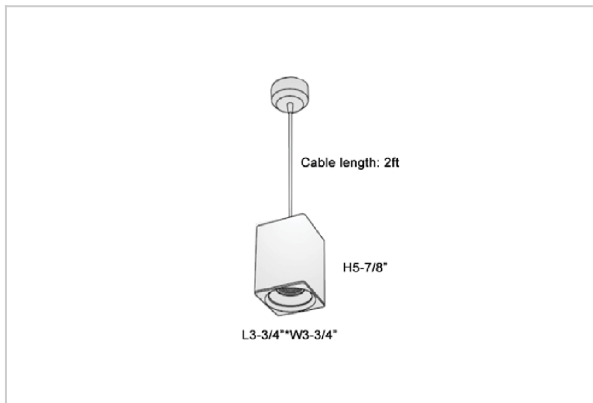

EOS Pendant Lights

ITEM SKU#: 662187504513

Product Code : IK-REosPL-20W-30K-WH-90C-15D

Voltage	100 - 277 V AC, 50-60 Hz
Lumen Output	1700lm
Power	20W
CCT	3000K
CRI	>90
Beam Angle	15°
Light Distribution	Spot
LED Light Source	Osram SOLERIQ S 19
Start Time	Instant
Driver	Stand Alone (included)
Operating Position	No Swiveling Type
Dimming	Triac Dimming / 0-10 V Dimming
Heads	Single Head
Finish	White
Length	3-3/4"
Height	5-7/8"
Optics	Reflective Cup Structure
Width (W)	3-3/4"
Application Area	Guest Room, Restaurant, Meeting Room, Club, Hall, Hotel Entrance

Beam Spread (Options)

Spot	15°	Medium	30°	Flood	45°
ft	Ø	ft	Ø	ft	Ø
3.0	0.72	3.0	1.41	3.0	2.03
9.0	2.15	9.0	4.22	9.0	6.09
15.0	3.58	15.0	7.04	15.0	10.15

Eos is a technologically advanced LED Pendant Light that incorporates electronic gear and a high-quality lens with wide beam spread. While commonly used as task light, the unique and state-of-the-art design of this luminaire also enhances the overall aesthetics of your store.