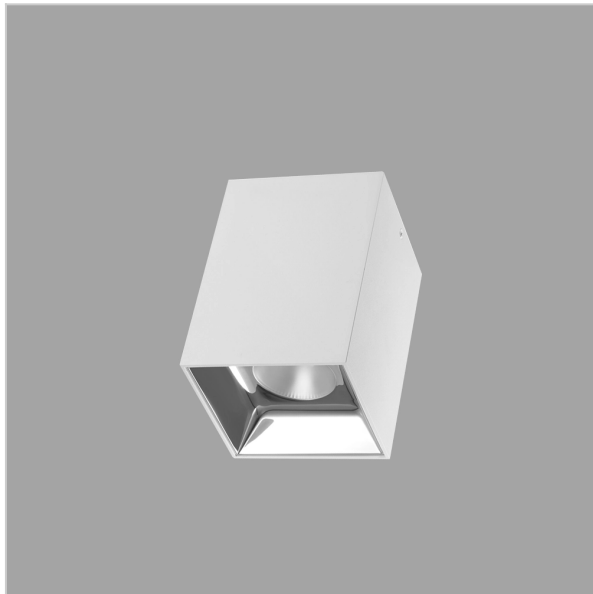

EOS Pendant Lights

ITEM SKU#: 662187504513

Product Code : IK-REosPL-20W-30K-WH-90C-15D

Voltage	100 - 277 V AC, 50-60 Hz
Lumen Output	1700lm
Power	20W
CCT	3000K
CRI	>90
Beam Angle	15°
Light Distribution	Spot
LED Light Source	Osram SOLERIQ S 19
Start Time	Instant
Driver	Stand Alone (included)
Operating Position	No Swiveling Type
Dimming	Triac Dimming / 0-10 V Dimming
Heads	Single Head
Finish	White
Length	3-3/4"
Height	5-7/8"
Optics	Reflective Cup Structure
Width (W)	3-3/4"
Application Area	Guest Room, Restaurant, Meeting Room, Club, Hall, Hotel Entrance

Beam Spread (Options)

Spot	15°	Medium	30°	Flood	45°
ft	Ø	ft	Ø	ft	Ø
3.0	0.72	3.0	1.41	3.0	2.03
9.0	2.15	9.0	4.22	9.0	6.09
15.0	3.58	15.0	7.04	15.0	10.15

Eos is a technologically advanced LED Pendant Light that incorporates electronic gear and a high-quality lens with wide beam spread. While commonly used as task light, the unique and state-of-the-art design of this luminaire also enhances the overall aesthetics of your store.