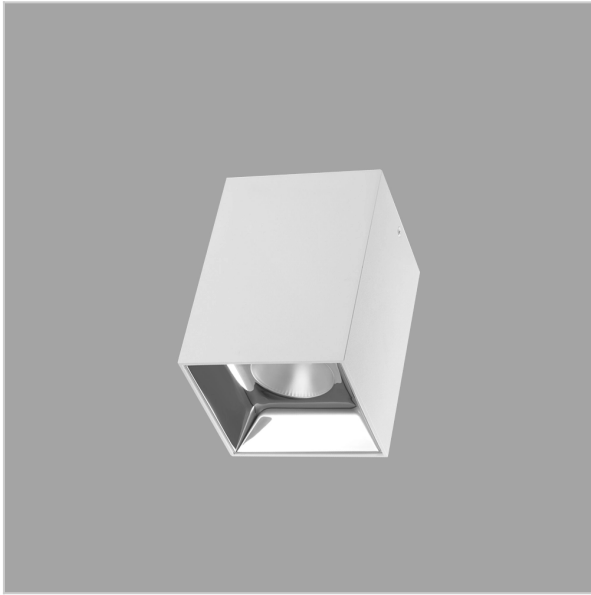

EOS Pendant Lights

ITEM SKU#: 662187504476

Product Code : IK-REosPL-15W-30K-WH-90C-15D

Voltage	100 - 277 V AC, 50-60 Hz
Lumen Output	1275lm
Power	15W
CCT	3000K
CRI	>90
Beam Angle	15°
Light Distribution	Spot
LED Light Source	Osram SOLERIQ S 19
Start Time	Instant
Driver	Stand Alone (included)
Operating Position	No Swiveling Type
Dimming	Triac Dimming / 0-10 V Dimming
Heads	Single Head
Finish	White
Length	3"
Height	5-1/2"
Optics	Reflective Cup Structure
Width (W)	3"
Application Area	Guest Room, Restaurant, Meeting Room, Club, Hall, Hotel Entrance

Beam Spread (Options)

Spot	15°	Medium	30°	Flood	45°
ft	Ø	ft	Ø	ft	Ø
3.0	0.72	3.0	1.41	3.0	2.03
9.0	2.15	9.0	4.22	9.0	6.09
15.0	3.58	15.0	7.04	15.0	10.15

Eos is a technologically advanced LED Pendant Light that incorporates electronic gear and a high-quality lens with wide beam spread. While commonly used as task light, the unique and state-of-the-art design of this luminaire also enhances the overall aesthetics of your store.