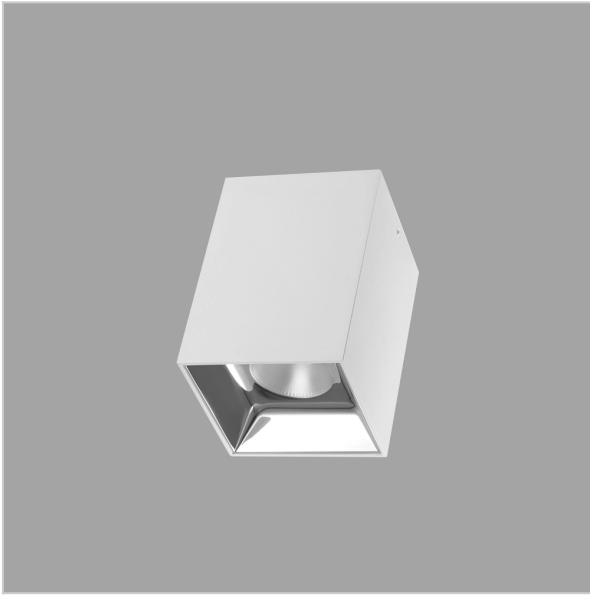

EOS Pendant Lights

ITEM SKU#: 662187504445

Product Code : IK-REosPL-8W-40K-WH-90C-15D

Voltage	100 - 277 V AC, 50-60 Hz
Lumen Output	720lm
Power	8W
CCT	4000K
CRI	>90
Beam Angle	15°
Light Distribution	Spot
LED Light Source	Osram SOLERIQ S 19
Start Time	Instant
Driver	Stand Alone (included)
Operating Position	No Swiveling Type
Dimming	Triac Dimming / 0-10 V Dimming
Heads	Single Head
Finish	White
Length	3"
Height	5-1/2"
Optics	Reflective Cup Structure
Width (W)	3"
Application Area	Guest Room, Restaurant, Meeting Room, Club, Hall, Hotel Entrance

Beam Spread (Options)

Spot	15°	Medium	30°	Flood	45°
ft	Ø	ft	Ø	ft	Ø
3.0	0.72	3.0	1.41	3.0	2.03
9.0	2.15	9.0	4.22	9.0	6.09
15.0	3.58	15.0	7.04	15.0	10.15

Eos is a technologically advanced LED Pendant Light that incorporates electronic gear and a high-quality lens with wide beam spread. While commonly used as task light, the unique and state-of-the-art design of this luminaire also enhances the overall aesthetics of your store.