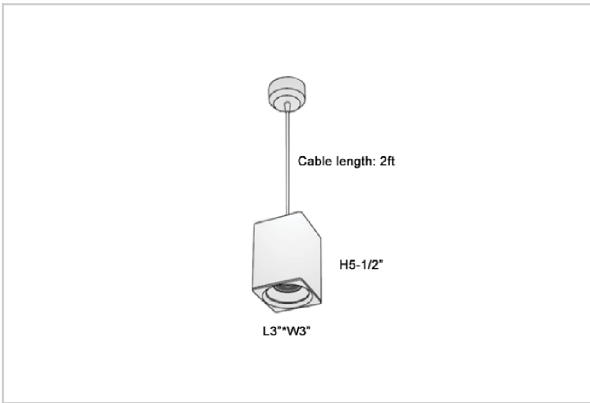

EOS Pendant Lights

ITEM SKU#: 662187504445

Product Code : IK-REosPL-8W-40K-WH-90C-15D

Voltage	100 - 277 V AC, 50-60 Hz
Lumen Output	720lm
Power	8W
CCT	4000K
CRI	>90
Beam Angle	15°
Light Distribution	Spot
LED Light Source	Osram SOLERIQ S 19
Start Time	Instant
Driver	Stand Alone (included)
Operating Position	No Swiveling Type
Dimming	Triac Dimming / 0-10 V Dimming
Heads	Single Head
Finish	White
Length	3"
Height	5-1/2"
Optics	Reflective Cup Structure
Width (W)	3"
Application Area	Guest Room, Restaurant, Meeting Room, Club, Hall, Hotel Entrance

Beam Spread (Options)

Spot	15°	Medium	30°	Flood	45°
ft	Ø	ft	Ø	ft	Ø
3.0	0.72	3.0	1.41	3.0	2.03
9.0	2.15	9.0	4.22	9.0	6.09
15.0	3.58	15.0	7.04	15.0	10.15

Eos is a technologically advanced LED Pendant Light that incorporates electronic gear and a high-quality lens with wide beam spread. While commonly used as task light, the unique and state-of-the-art design of this luminaire also enhances the overall aesthetics of your store.