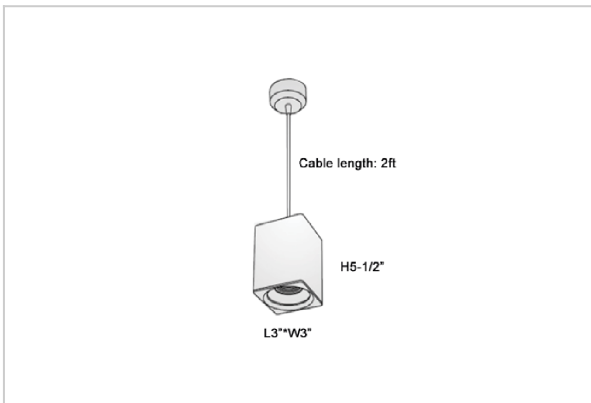

## Product Code : IK-REosPL-8W-50K-BL-90C-15D

Voltage	100 - 277 V AC, 50-60 Hz
Lumen Output	760lm
Power	8W
CCT	5000K
CRI	>90
Beam Angle	15°
Light Distribution	Spot
LED Light Source	Osram SOLERIQ S 19
Start Time	Instant
Driver	Stand Alone (included)
Operating Position	No Swiveling Type
Dimming	Triac Dimming / 0-10 V Dimming
Heads	Single Head
Finish	Black
Length	3"
Height	5-1/2"
Optics	Reflective Cup Structure
Width (W)	3"
Application Area	Guest Room, Restaurant, Meeting Room, Club, Hall, Hotel Entrance

### Beam Spread (Options)

Spot	15°	Medium	30°	Flood	45°
ft	Ø	ft	Ø	ft	Ø
3.0	0.72	3.0	1.41	3.0	2.03
9.0	2.15	9.0	4.22	9.0	6.09
15.0	3.58	15.0	7.04	15.0	10.15

Eos is a technologically advanced LED Pendant Light that incorporates electronic gear and a high-quality lens with wide beam spread. While commonly used as task light, the unique and state-of-the-art design of this luminaire also enhances the overall aesthetics of your store.