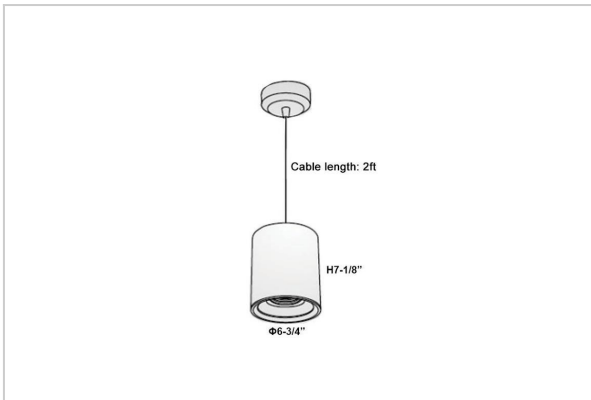

## Product Code : IK-RAuroraPL-55W-27K-WH-90C-45D

Voltage	100 - 277 V AC, 50-60 Hz
Lumen Output	4400lm
Power	55W
CCT	2700K
CRI	>90
Beam Angle	45°
Light Distribution	Flood
LED Light Source	Osram SOLERIQ S 19
Start Time	Instant
Driver	Stand Alone (included)
Operating Position	No Swiveling Type
Dimming	Triac Dimming / 0-10 V Dimming
Heads	Single Head
Finish	White
Height	7-1/8"
Diameter	6-3/4"
Optics	Reflective Cup Structure
Application Area	Guest Room, Restaurant, Meeting Room, Club, Hall, Hotel Entrance

### Beam Spread (Options)

Spot	15°		Medium		30°		Flood		45°	
	ft	Ø	ft	Ø	ft	Ø	ft	Ø	ft	Ø
3.0	0.72		3.0	1.41		3.0	2.03			
9.0	2.15		9.0	4.22		9.0	6.09			
15.0	3.58		15.0	7.04		15.0	10.15			

Aurora is a technologically advanced LED Pendant Light that incorporates electronic gear and a high-quality lens with wide beam spread. While commonly used as task light, the unique and state-of-the-art design of this luminaire also enhances the overall aesthetics of your store.