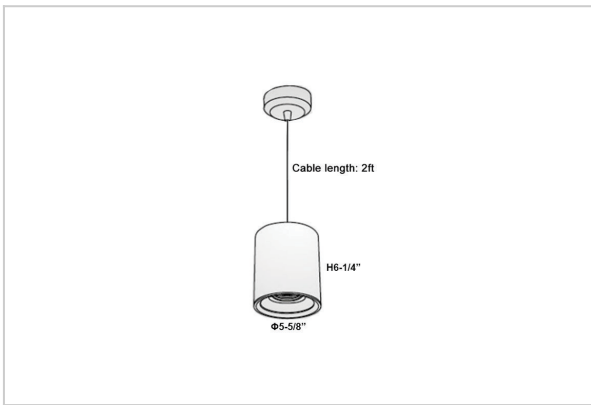

Aurora Pendant Lights

ITEM SKU#: 662187504155

Product Code : IK-RAuroraPL-40W-40K-WH-90C-45D

Voltage	100 - 277 V AC, 50-60 Hz
Lumen Output	3600lm
Power	40W
CCT	4000K
CRI	>90
Beam Angle	45°
Light Distribution	Flood
LED Light Source	Osram SOLERIQ S 19
Start Time	Instant
Driver	Stand Alone (included)
Operating Position	No Swiveling Type
Dimming	Triac Dimming / 0-10 V Dimming
Heads	Single Head
Finish	White
Height	6-1/4"
Diameter	5-5/8"
Optics	Reflective Cup Structure
Application Area	Guest Room, Restaurant, Meeting Room, Club, Hall, Hotel Entrance

Beam Spread (Options)

Spot	15°		Medium		30°		Flood		45°	
	ft	Ø	ft	Ø	ft	Ø	ft	Ø	ft	Ø
3.0	0.72		3.0	1.41		3.0	2.03			
9.0	2.15		9.0	4.22		9.0	6.09			
15.0	3.58		15.0	7.04		15.0	10.15			

Aurora is a technologically advanced LED Pendant Light that incorporates electronic gear and a high-quality lens with wide beam spread. While commonly used as task light, the unique and state-of-the-art design of this luminaire also enhances the overall aesthetics of your store.