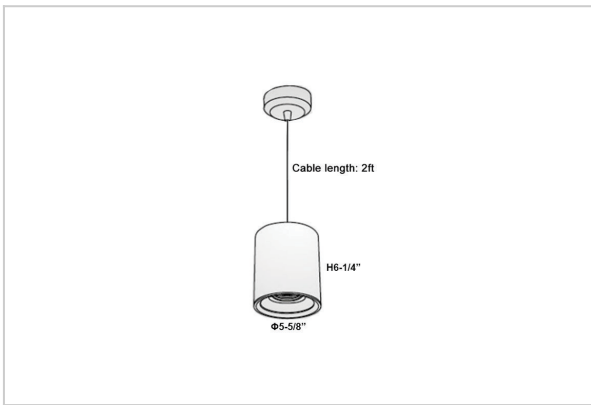

Aurora Pendant Lights

ITEM SKU#: 662187504155

Product Code : IK-RAuroraPL-40W-40K-WH-90C-45D

| | |
|--------------------|--|
| Voltage | 100 - 277 V AC, 50-60 Hz |
| Lumen Output | 3600lm |
| Power | 40W |
| CCT | 4000K |
| CRI | >90 |
| Beam Angle | 45° |
| Light Distribution | Flood |
| LED Light Source | Osram SOLERIQ S 19 |
| Start Time | Instant |
| Driver | Stand Alone (included) |
| Operating Position | No Swiveling Type |
| Dimming | Triac Dimming / 0-10 V Dimming |
| Heads | Single Head |
| Finish | White |
| Height | 6-1/4" |
| Diameter | 5-5/8" |
| Optics | Reflective Cup Structure |
| Application Area | Guest Room, Restaurant, Meeting Room, Club, Hall, Hotel Entrance |

Beam Spread (Options)

| Spot | 15° | | Medium | | 30° | | Flood | | 45° | |
|------|------|------|--------|------|-------|------|-------|------|-------|-------|
| | ft | Ø | ft | Ø | ft | Ø | ft | Ø | ft | Ø |
| 3.0 | 0.72 | 3.0 | 1.41 | 3.0 | 2.03 | 3.0 | 2.03 | 3.0 | 2.03 | 2.03 |
| 9.0 | 2.15 | 9.0 | 4.22 | 9.0 | 6.09 | 9.0 | 6.09 | 9.0 | 6.09 | 6.09 |
| 15.0 | 3.58 | 15.0 | 7.04 | 15.0 | 10.15 | 15.0 | 10.15 | 15.0 | 10.15 | 10.15 |

Aurora is a technologically advanced LED Pendant Light that incorporates electronic gear and a high-quality lens with wide beam spread. While commonly used as task light, the unique and state-of-the-art design of this luminaire also enhances the overall aesthetics of your store.