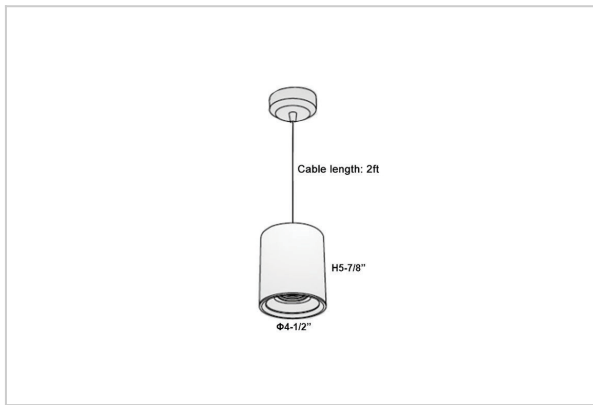

## Product Code : IK-RAuroraPL-25W-30K-WH-90C-45D

Voltage	100 - 277 V AC, 50-60 Hz
Lumen Output	2125lm
Power	25W
CCT	3000K
CRI	>90
Beam Angle	45°
Light Distribution	Flood
LED Light Source	Osram SOLERIQ S 19
Start Time	Instant
Driver	Stand Alone (included)
Operating Position	No Swiveling Type
Dimming	Triac Dimming / 0-10 V Dimming
Heads	Single Head
Finish	White
Height	5-7/8"
Diameter	4-1/2"
Optics	Reflective Cup Structure
Application Area	Guest Room, Restaurant, Meeting Room, Club, Hall, Hotel Entrance

### Beam Spread (Options)

Spot	15°		Medium		30°		Flood		45°	
	ft	Ø	ft	Ø	ft	Ø	ft	Ø	ft	Ø
3.0	0.72		3.0	1.41		3.0	2.03			
9.0	2.15		9.0	4.22		9.0	6.09			
15.0	3.58		15.0	7.04		15.0	10.15			

Aurora is a technologically advanced LED Pendant Light that incorporates electronic gear and a high-quality lens with wide beam spread. While commonly used as task light, the unique and state-of-the-art design of this luminaire also enhances the overall aesthetics of your store.