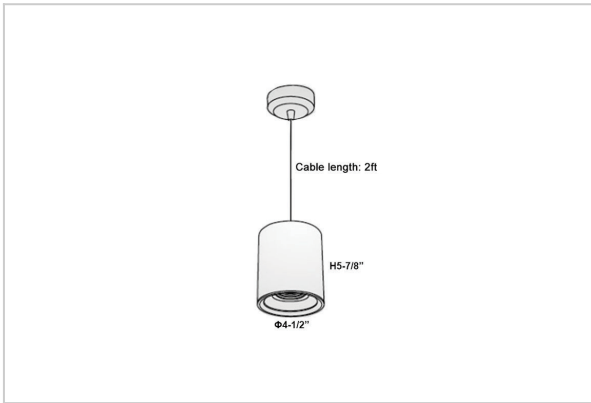

Aurora Pendant Lights

ITEM SKU#: 662187504032

Product Code : IK-RAuroraPL-20W-50K-WH-90C-45D

Voltage	100 - 277 V AC, 50-60 Hz
Lumen Output	1900lm
Power	20W
CCT	5000K
CRI	>90
Beam Angle	45°
Light Distribution	Flood
LED Light Source	Osram SOLERIQ S 19
Start Time	Instant
Driver	Stand Alone (included)
Operating Position	No Swiveling Type
Dimming	Triac Dimming / 0-10 V Dimming
Heads	Single Head
Finish	White
Height	5-7/8"
Diameter	4-1/2"
Optics	Reflective Cup Structure
Application Area	Guest Room, Restaurant, Meeting Room, Club, Hall, Hotel Entrance

Beam Spread (Options)

Spot	15°		Medium		30°		Flood		45°	
	ft	Ø	ft	Ø	ft	Ø	ft	Ø	ft	Ø
3.0	0.72		3.0	1.41		3.0	2.03			
9.0	2.15		9.0	4.22		9.0	6.09			
15.0	3.58		15.0	7.04		15.0	10.15			

Aurora is a technologically advanced LED Pendant Light that incorporates electronic gear and a high-quality lens with wide beam spread. While commonly used as task light, the unique and state-of-the-art design of this luminaire also enhances the overall aesthetics of your store.