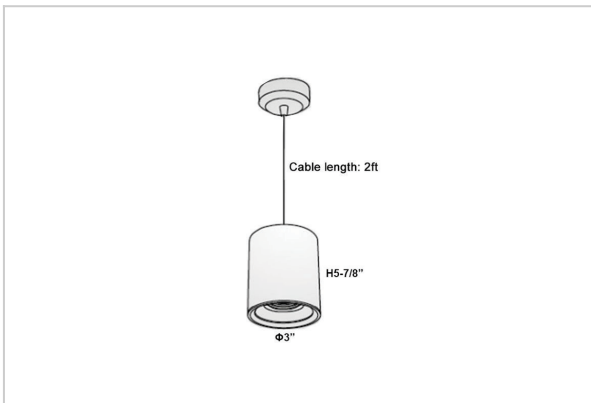

Aurora Pendant Lights

ITEM SKU#: 662187503912

Product Code : IK-RAuroraPL-8W-50K-WH-90C-45D

Voltage	100 - 277 V AC, 50-60 Hz
Lumen Output	760lm
Power	8W
CCT	5000K
CRI	>90
Beam Angle	45°
Light Distribution	Flood
LED Light Source	Osram SOLERIQ S 19
Start Time	Instant
Driver	Stand Alone (included)
Operating Position	No Swiveling Type
Dimming	Triac Dimming / 0-10 V Dimming
Heads	Single Head
Finish	White
Height	5-7/8"
Diameter	3"
Optics	Reflective Cup Structure
Application Area	Guest Room, Restaurant, Meeting Room, Club, Hall, Hotel Entrance

Beam Spread (Options)

Spot	15°		Medium		30°		Flood		45°	
	ft	Ø	ft	Ø	ft	Ø	ft	Ø	ft	Ø
3.0	0.72		3.0	1.41		3.0	2.03		3.0	2.03
9.0	2.15		9.0	4.22		9.0	6.09		9.0	6.09
15.0	3.58		15.0	7.04		15.0	10.15		15.0	10.15