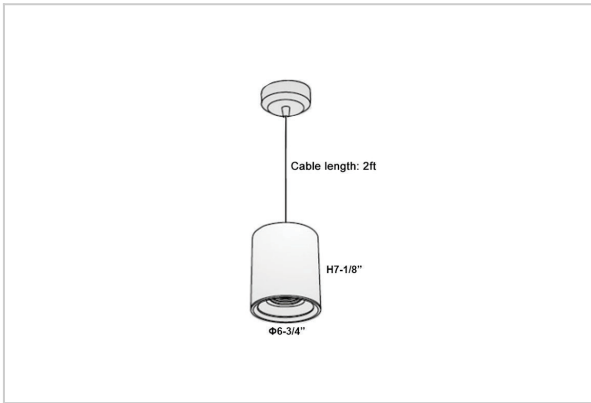

## Product Code : IK-RAuroraPL-50W-27K-BL-90C-45D

Voltage	100 - 277 V AC, 50-60 Hz
Lumen Output	4000lm
Power	50W
CCT	2700K
CRI	>90
Beam Angle	45°
Light Distribution	Flood
LED Light Source	Osram SOLERIQ S 19
Start Time	Instant
Driver	Stand Alone (included)
Operating Position	No Swiveling Type
Dimming	Triac Dimming / 0-10 V Dimming
Heads	Single Head
Finish	Black
Height	7-1/8"
Diameter	6-3/4"
Optics	Reflective Cup Structure
Application Area	Guest Room, Restaurant, Meeting Room, Club, Hall, Hotel Entrance

### Beam Spread (Options)

Spot	15°		Medium		30°		Flood		45°	
	ft	Ø	ft	Ø	ft	Ø	ft	Ø	ft	Ø
3.0	0.72		3.0	1.41		3.0	2.03			
9.0	2.15		9.0	4.22		9.0	6.09			
15.0	3.58		15.0	7.04		15.0	10.15			

Aurora is a technologically advanced LED Pendant Light that incorporates electronic gear and a high-quality lens with wide beam spread. While commonly used as task light, the unique and state-of-the-art design of this luminaire also enhances the overall aesthetics of your store.