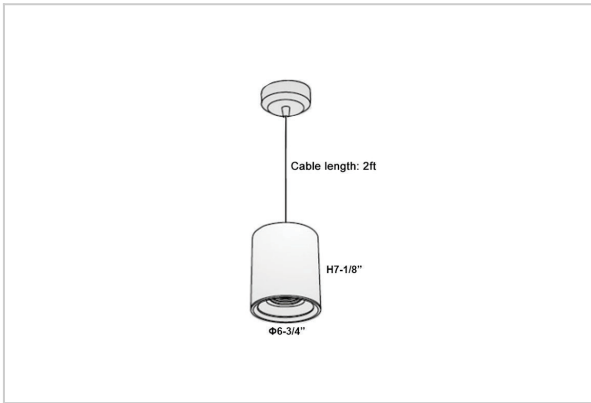

## Product Code : IK-RAuroraPL-50W-27K-BL-90C-45D

Voltage	100 - 277 V AC, 50-60 Hz
Lumen Output	4000lm
Power	50W
CCT	2700K
CRI	>90
Beam Angle	45°
Light Distribution	Flood
LED Light Source	Osram SOLERIQ S 19
Start Time	Instant
Driver	Stand Alone (included)
Operating Position	No Swiveling Type
Dimming	Triac Dimming / 0-10 V Dimming
Heads	Single Head
Finish	Black
Height	7-1/8"
Diameter	6-3/4"
Optics	Reflective Cup Structure
Application Area	Guest Room, Restaurant, Meeting Room, Club, Hall, Hotel Entrance

### Beam Spread (Options)

Spot	15°		Medium		30°		Flood		45°	
	ft	Ø	ft	Ø	ft	Ø	ft	Ø	ft	Ø
3.0	0.72		3.0	1.41		3.0	2.03		3.0	2.03
9.0	2.15		9.0	4.22		9.0	6.09		9.0	6.09
15.0	3.58		15.0	7.04		15.0	10.15		15.0	10.15