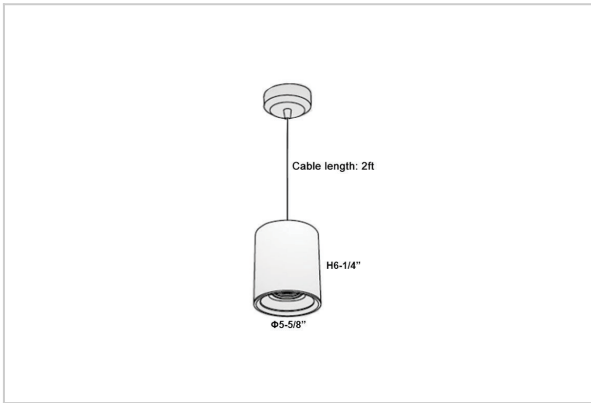

## Product Code : IK-RAuroraPL-30W-27K-BL-90C-45D

Voltage	100 - 277 V AC, 50-60 Hz
Lumen Output	2400lm
Power	30W
CCT	2700K
CRI	>90
Beam Angle	45°
Light Distribution	Flood
LED Light Source	Osram SOLERIQ S 19
Start Time	Instant
Driver	Stand Alone (included)
Operating Position	No Swiveling Type
Dimming	Triac Dimming / 0-10 V Dimming
Heads	Single Head
Finish	Black
Height	6-1/4"
Diameter	5-5/8"
Optics	Reflective Cup Structure
Application Area	Guest Room, Restaurant, Meeting Room, Club, Hall, Hotel Entrance

### Beam Spread (Options)

Spot	15°		Medium		30°		Flood		45°	
	ft	Ø	ft	Ø	ft	Ø	ft	Ø	ft	Ø
3.0	0.72		3.0	1.41		3.0	2.03			
9.0	2.15		9.0	4.22		9.0	6.09			
15.0	3.58		15.0	7.04		15.0	10.15			

Aurora is a technologically advanced LED Pendant Light that incorporates electronic gear and a high-quality lens with wide beam spread. While commonly used as task light, the unique and state-of-the-art design of this luminaire also enhances the overall aesthetics of your store.