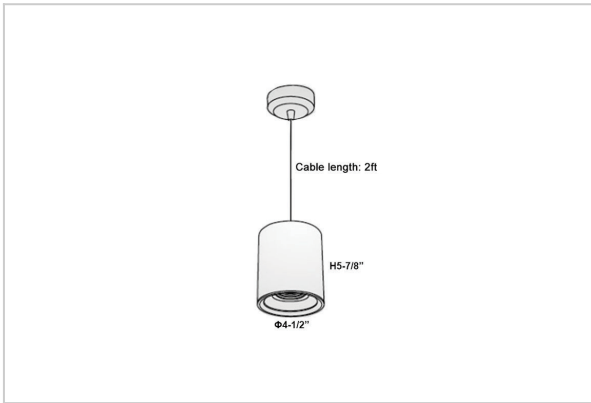

Aurora Pendant Lights

ITEM SKU#: 662187503677

Product Code : IK-RAuroraPL-25W-30K-BL-90C-45D

Voltage	100 - 277 V AC, 50-60 Hz
Lumen Output	2125lm
Power	25W
CCT	3000K
CRI	>90
Beam Angle	45°
Light Distribution	Flood
LED Light Source	Osram SOLERIQ S 19
Start Time	Instant
Driver	Stand Alone (included)
Operating Position	No Swiveling Type
Dimming	Triac Dimming / 0-10 V Dimming
Heads	Single Head
Finish	Black
Height	5-7/8"
Diameter	4-1/2"
Optics	Reflective Cup Structure
Application Area	Guest Room, Restaurant, Meeting Room, Club, Hall, Hotel Entrance

Beam Spread (Options)

Spot	15°		Medium		30°		Flood		45°	
	ft	Ø	ft	Ø	ft	Ø	ft	Ø	ft	Ø
3.0	0.72	3.0	1.41	3.0	2.03	9.0	6.09	15.0	10.15	
9.0	2.15	9.0	4.22	9.0	6.09	15.0	10.15			
15.0	3.58	15.0	7.04	15.0	10.15					