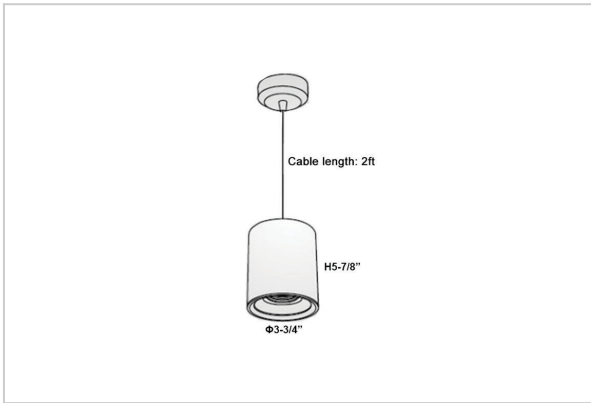

Aurora Pendant Lights

ITEM SKU#: 662187503615

Product Code : IK-RAuroraPL-15W-50K-BL-90C-45D

Voltage	100 - 277 V AC, 50-60 Hz
Lumen Output	1425lm
Power	15W
CCT	5000K
CRI	>90
Beam Angle	45°
Light Distribution	Flood
LED Light Source	Osram SOLERIQ S 19
Start Time	Instant
Driver	Stand Alone (included)
Operating Position	No Swiveling Type
Dimming	Triac Dimming / 0-10 V Dimming
Heads	Single Head
Finish	Black
Height	5-7/8"
Diameter	3-3/4"
Optics	Reflective Cup Structure
Application Area	Guest Room, Restaurant, Meeting Room, Club, Hall, Hotel Entrance

Beam Spread (Options)

Spot	15°		Medium 30°		Flood 45°	
	ft	Ø	ft	Ø	ft	Ø
3.0	0.72	3.0	1.41	3.0	2.03	
9.0	2.15	9.0	4.22	9.0	6.09	
15.0	3.58	15.0	7.04	15.0	10.15	

Aurora is a technologically advanced LED Pendant Light that incorporates electronic gear and a high-quality lens with wide beam spread. While commonly used as task light, the unique and state-of-the-art design of this luminaire also enhances the overall aesthetics of your store.