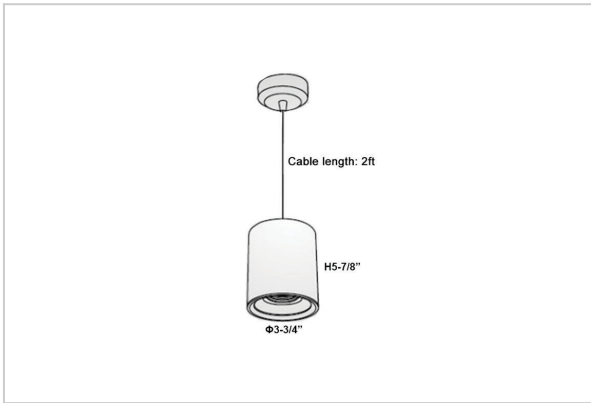

## Product Code : IK-RAuroraPL-15W-40K-BL-90C-45D

Voltage	100 - 277 V AC, 50-60 Hz
Lumen Output	1350lm
Power	15W
CCT	4000K
CRI	>90
Beam Angle	45°
Light Distribution	Flood
LED Light Source	Osram SOLERIQ S 19
Start Time	Instant
Driver	Stand Alone (included)
Operating Position	No Swiveling Type
Dimming	Triac Dimming / 0-10 V Dimming
Heads	Single Head
Finish	Black
Height	5-7/8"
Diameter	3-3/4"
Optics	Reflective Cup Structure
Application Area	Guest Room, Restaurant, Meeting Room, Club, Hall, Hotel Entrance

### Beam Spread (Options)

Spot	15°		Medium		30°		Flood		45°	
	ft	Ø	ft	Ø	ft	Ø	ft	Ø	ft	Ø
3.0	0.72		3.0	1.41		3.0	2.03		3.0	2.03
9.0	2.15		9.0	4.22		9.0	6.09		9.0	6.09
15.0	3.58		15.0	7.04		15.0	10.15		15.0	10.15