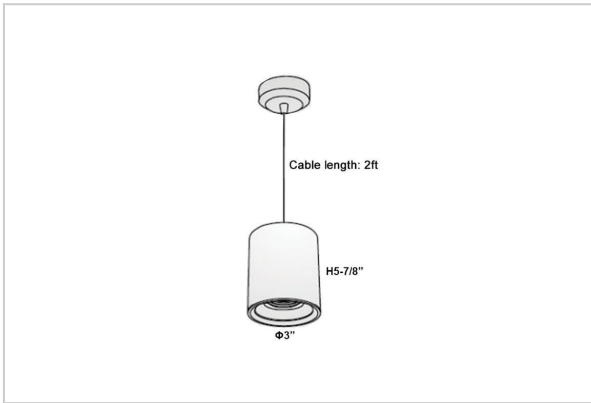

## Product Code : IK-RAuroraPL-8W-30K-BL-90C-45D

Voltage	100 - 277 V AC, 50-60 Hz
Lumen Output	680lm
Power	8W
CCT	3000K
CRI	>90
Beam Angle	45°
Light Distribution	Flood
LED Light Source	Osram SOLERIQ S 19
Start Time	Instant
Driver	Stand Alone (included)
Operating Position	No Swiveling Type
Dimming	Triac Dimming / 0-10 V Dimming
Heads	Single Head
Finish	Black
Height	5-7/8"
Diameter	3"
Optics	Reflective Cup Structure
Application Area	Guest Room, Restaurant, Meeting Room, Club, Hall, Hotel Entrance

### Beam Spread (Options)

Spot	15°		Medium		30°		Flood		45°	
	ft	Ø	ft	Ø	ft	Ø	ft	Ø	ft	Ø
3.0	0.72		3.0	1.41		3.0	2.03		3.0	2.03
9.0	2.15		9.0	4.22		9.0	6.09		9.0	6.09
15.0	3.58		15.0	7.04		15.0	10.15		15.0	10.15