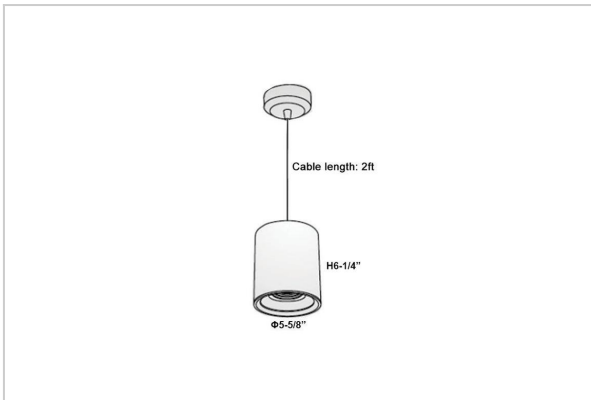

Aurora Pendant Lights

Product Code : IK-RAuroraPL-40W-40K-WH-90C-30D

Voltage	100 - 277 V AC, 50-60 Hz
Lumen Output	3200lm
Power	40W
CCT	4000K
CRI	>90
Beam Angle	30°
Light Distribution	Medium
LED Light Source	Osram SOLERIQ S 19
Start Time	Instant
Driver	Stand Alone (included)
Operating Position	No Swiveling Type
Dimming	Triac Dimming / 0-10 V Dimming
Heads	Single Head
Finish	White
Height	6-1/4"
Diameter	5-5/8"
Optics	Reflective Cup Structure
Application Area	Guest Room, Restaurant, Meeting Room, Club, Hall, Hotel Entrance

Beam Spread (Options)

Spot	15°		Medium		30°		Flood		45°	
	ft	Ø	ft	Ø	ft	Ø	ft	Ø	ft	Ø
3.0	0.72		3.0	1.41		3.0	2.03			
9.0	2.15		9.0	4.22		9.0	6.09			
15.0	3.58		15.0	7.04		15.0	10.15			

Aurora is a technologically advanced LED Pendant Light that incorporates electronic gear and a high-quality lens with wide beam spread. While commonly used as task light, the unique and state-of-the-art design of this luminaire also enhances the overall aesthetics of your store.