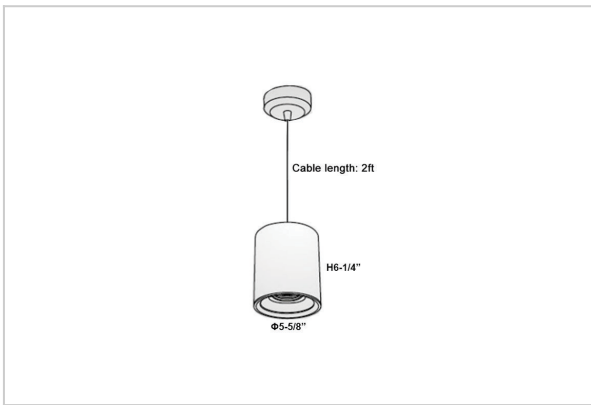

## Product Code : IK-RAuroraPL-30W-50K-WH-90C-30D

Voltage	100 - 277 V AC, 50-60 Hz
Lumen Output	2850lm
Power	30W
CCT	5000K
CRI	>90
Beam Angle	30°
Light Distribution	Medium
LED Light Source	Osram SOLERIQ S 19
Start Time	Instant
Driver	Stand Alone (included)
Operating Position	No Swiveling Type
Dimming	Triac Dimming / 0-10 V Dimming
Heads	Single Head
Finish	White
Height	6-1/4"
Diameter	5-5/8"
Optics	Reflective Cup Structure
Application Area	Guest Room, Restaurant, Meeting Room, Club, Hall, Hotel Entrance

### Beam Spread (Options)

Spot	15°		Medium 30°		Flood 45°	
	ft	Ø	ft	Ø	ft	Ø
3.0	0.72	3.0	1.41	3.0	2.03	
9.0	2.15	9.0	4.22	9.0	6.09	
15.0	3.58	15.0	7.04	15.0	10.15	

Aurora is a technologically advanced LED Pendant Light that incorporates electronic gear and a high-quality lens with wide beam spread. While commonly used as task light, the unique and state-of-the-art design of this luminaire also enhances the overall aesthetics of your store.