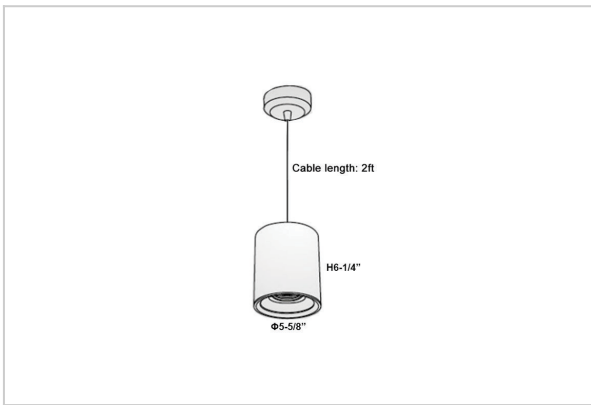

## Product Code : IK-RAuroraPL-30W-27K-WH-90C-30D

Voltage	100 - 277 V AC, 50-60 Hz
Lumen Output	2400lm
Power	30W
CCT	2700K
CRI	>90
Beam Angle	30°
Light Distribution	Medium
LED Light Source	Osram SOLERIQ S 19
Start Time	Instant
Driver	Stand Alone (included)
Operating Position	No Swiveling Type
Dimming	Triac Dimming / 0-10 V Dimming
Heads	Single Head
Finish	White
Height	6-1/4"
Diameter	5-5/8"
Optics	Reflective Cup Structure
Application Area	Guest Room, Restaurant, Meeting Room, Club, Hall, Hotel Entrance

### Beam Spread (Options)

Spot	15°		Medium		30°		Flood		45°	
	ft	Ø	ft	Ø	ft	Ø	ft	Ø	ft	Ø
3.0	0.72		3.0	1.41	3.0	2.03				
9.0	2.15		9.0	4.22	9.0	6.09				
15.0	3.58		15.0	7.04	15.0	10.15				

Aurora is a technologically advanced LED Pendant Light that incorporates electronic gear and a high-quality lens with wide beam spread. While commonly used as task light, the unique and state-of-the-art design of this luminaire also enhances the overall aesthetics of your store.