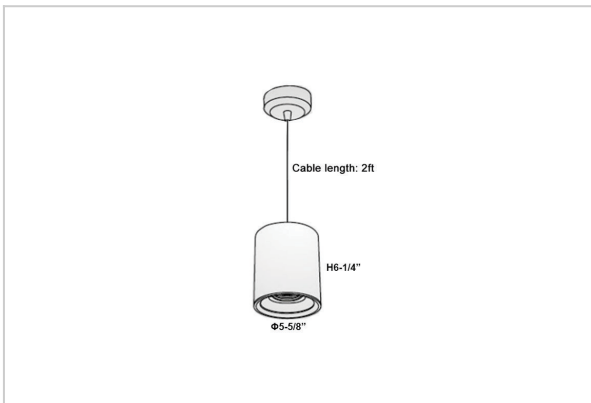

Aurora Pendant Lights

ITEM SKU#: 662187503332

Product Code : IK-RAuroraPL-30W-27K-WH-90C-30D

Voltage	100 - 277 V AC, 50-60 Hz
Lumen Output	2400lm
Power	30W
CCT	2700K
CRI	>90
Beam Angle	30°
Light Distribution	Medium
LED Light Source	Osram SOLERIQ S 19
Start Time	Instant
Driver	Stand Alone (included)
Operating Position	No Swiveling Type
Dimming	Triac Dimming / 0-10 V Dimming
Heads	Single Head
Finish	White
Height	6-1/4"
Diameter	5-5/8"
Optics	Reflective Cup Structure
Application Area	Guest Room, Restaurant, Meeting Room, Club, Hall, Hotel Entrance

Beam Spread (Options)

Spot	15°		Medium		30°		Flood		45°	
	ft	Ø	ft	Ø	ft	Ø	ft	Ø	ft	Ø
3.0	0.72		3.0	1.41	3.0	2.03				
9.0	2.15		9.0	4.22	9.0	6.09				
15.0	3.58		15.0	7.04	15.0	10.15				

Aurora is a technologically advanced LED Pendant Light that incorporates electronic gear and a high-quality lens with wide beam spread. While commonly used as task light, the unique and state-of-the-art design of this luminaire also enhances the overall aesthetics of your store.