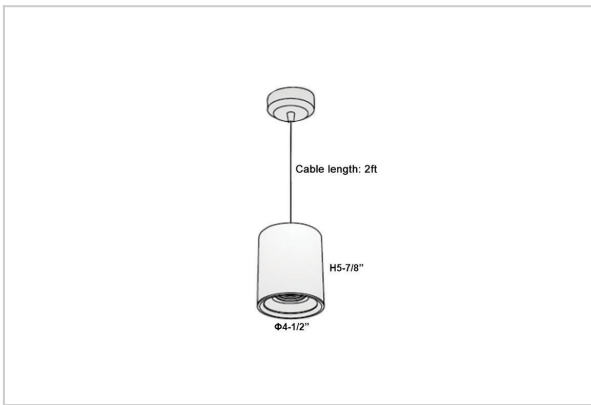

## Product Code : IK-RAuroraPL-20W-50K-WH-90C-30D

Voltage	100 - 277 V AC, 50-60 Hz
Lumen Output	1900lm
Power	20W
CCT	5000K
CRI	>90
Beam Angle	30°
Light Distribution	Medium
LED Light Source	Osram SOLERIQ S 19
Start Time	Instant
Driver	Stand Alone (included)
Operating Position	No Swiveling Type
Dimming	Triac Dimming / 0-10 V Dimming
Heads	Single Head
Finish	White
Height	5-7/8"
Diameter	4-1/2"
Optics	Reflective Cup Structure
Application Area	Guest Room, Restaurant, Meeting Room, Club, Hall, Hotel Entrance

### Beam Spread (Options)

Spot	15°		Medium 30°		Flood 45°	
	ft	Ø	ft	Ø	ft	Ø
3.0	0.72	3.0	1.41	3.0	2.03	
9.0	2.15	9.0	4.22	9.0	6.09	
15.0	3.58	15.0	7.04	15.0	10.15	

Aurora is a technologically advanced LED Pendant Light that incorporates electronic gear and a high-quality lens with wide beam spread. While commonly used as task light, the unique and state-of-the-art design of this luminaire also enhances the overall aesthetics of your store.