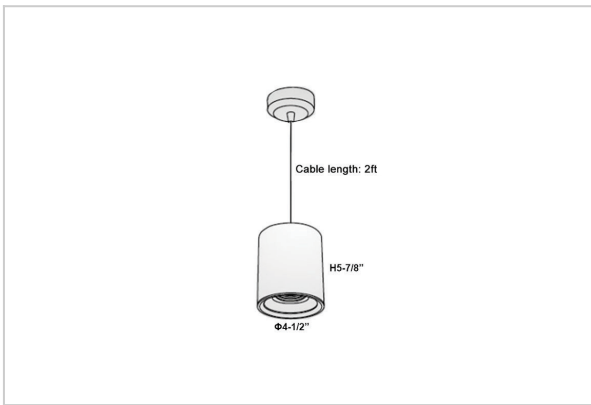

Aurora Pendant Lights

ITEM SKU#: 662187503288

Product Code : IK-RAuroraPL-20W-50K-WH-90C-30D

Voltage	100 - 277 V AC, 50-60 Hz
Lumen Output	1900lm
Power	20W
CCT	5000K
CRI	>90
Beam Angle	30°
Light Distribution	Medium
LED Light Source	Osram SOLERIQ S 19
Start Time	Instant
Driver	Stand Alone (included)
Operating Position	No Swiveling Type
Dimming	Triac Dimming / 0-10 V Dimming
Heads	Single Head
Finish	White
Height	5-7/8"
Diameter	4-1/2"
Optics	Reflective Cup Structure
Application Area	Guest Room, Restaurant, Meeting Room, Club, Hall, Hotel Entrance

Beam Spread (Options)

Spot	15°		Medium		30°		Flood		45°	
	ft	Ø	ft	Ø	ft	Ø	ft	Ø	ft	Ø
3.0	0.72		3.0	1.41		3.0	2.03			
9.0	2.15		9.0	4.22		9.0	6.09			
15.0	3.58		15.0	7.04		15.0	10.15			

Aurora is a technologically advanced LED Pendant Light that incorporates electronic gear and a high-quality lens with wide beam spread. While commonly used as task light, the unique and state-of-the-art design of this luminaire also enhances the overall aesthetics of your store.