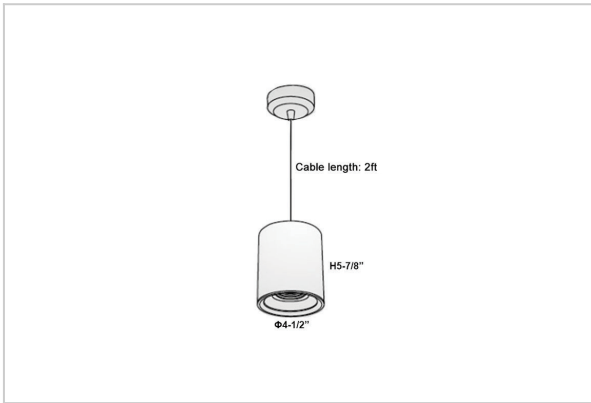

Aurora Pendant Lights

ITEM SKU#: 662187503264

Product Code : IK-RAuroraPL-20W-30K-WH-90C-30D

Voltage	100 - 277 V AC, 50-60 Hz
Lumen Output	1700lm
Power	20W
CCT	3000K
CRI	>90
Beam Angle	30°
Light Distribution	Medium
LED Light Source	Osram SOLERIQ S 19
Start Time	Instant
Driver	Stand Alone (included)
Operating Position	No Swiveling Type
Dimming	Triac Dimming / 0-10 V Dimming
Heads	Single Head
Finish	White
Height	5-7/8"
Diameter	4-1/2"
Optics	Reflective Cup Structure
Application Area	Guest Room, Restaurant, Meeting Room, Club, Hall, Hotel Entrance

Beam Spread (Options)

Spot	15°		Medium 30°		Flood 45°	
	ft	Ø	ft	Ø	ft	Ø
3.0	0.72	3.0	1.41	3.0	2.03	
9.0	2.15	9.0	4.22	9.0	6.09	
15.0	3.58	15.0	7.04	15.0	10.15	

Aurora is a technologically advanced LED Pendant Light that incorporates electronic gear and a high-quality lens with wide beam spread. While commonly used as task light, the unique and state-of-the-art design of this luminaire also enhances the overall aesthetics of your store.