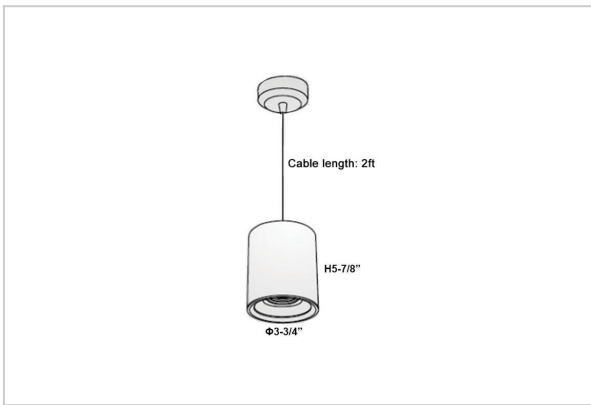

Aurora Pendant Lights

ITEM SKU#: 662187503202

Product Code : IK-RAuroraPL-15W-27K-WH-90C-30D

Voltage	100 - 277 V AC, 50-60 Hz
Lumen Output	1200lm
Power	15W
CCT	2700K
CRI	>90
Beam Angle	30°
Light Distribution	Medium
LED Light Source	Osram SOLERIQ S 19
Start Time	Instant
Driver	Stand Alone (included)
Operating Position	No Swiveling Type
Dimming	Triac Dimming / 0-10 V Dimming
Heads	Single Head
Finish	White
Height	5-7/8"
Diameter	3-3/4"
Optics	Reflective Cup Structure
Application Area	Guest Room, Restaurant, Meeting Room, Club, Hall, Hotel Entrance

Beam Spread (Options)

Spot	15°		Medium 30°		Flood 45°	
	ft	Ø	ft	Ø	ft	Ø
3.0	0.72	3.0	1.41	3.0	2.03	
9.0	2.15	9.0	4.22	9.0	6.09	
15.0	3.58	15.0	7.04	15.0	10.15	

Aurora is a technologically advanced LED Pendant Light that incorporates electronic gear and a high-quality lens with wide beam spread. While commonly used as task light, the unique and state-of-the-art design of this luminaire also enhances the overall aesthetics of your store.