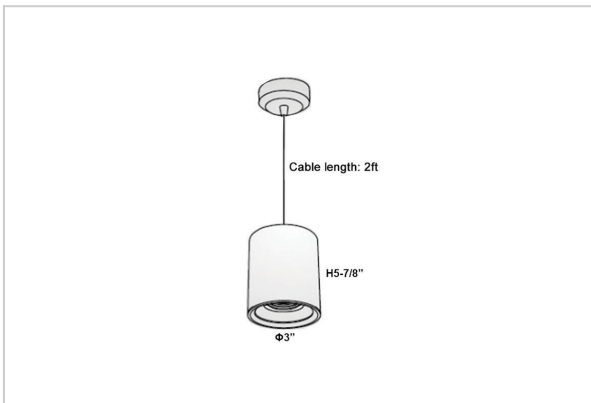

## Product Code : IK-RAuroraPL-55W-50K-BL-90C-30D

Voltage	100 - 277 V AC, 50-60 Hz
Lumen Output	5225lm
Power	55W
CCT	5000K
CRI	>90
Beam Angle	30°
Light Distribution	Medium
LED Light Source	Osram SOLERIQ S 19
Start Time	Instant
Driver	Stand Alone (included)
Operating Position	No Swiveling Type
Dimming	Triac Dimming / 0-10 V Dimming
Heads	Single Head
Finish	Black
Height	7-1/8"
Diameter	6-3/4"
Optics	Reflective Cup Structure
Application Area	Guest Room, Restaurant, Meeting Room, Club, Hall, Hotel Entrance

### Beam Spread (Options)

Spot	15°		Medium		30°		Flood		45°	
	ft	Ø	ft	Ø	ft	Ø	ft	Ø	ft	Ø
3.0	0.72		3.0	1.41		3.0	2.03			
9.0	2.15		9.0	4.22		9.0	6.09			
15.0	3.58		15.0	7.04		15.0	10.15			

Aurora is a technologically advanced LED Pendant Light that incorporates electronic gear and a high-quality lens with wide beam spread. While commonly used as task light, the unique and state-of-the-art design of this luminaire also enhances the overall aesthetics of your store.