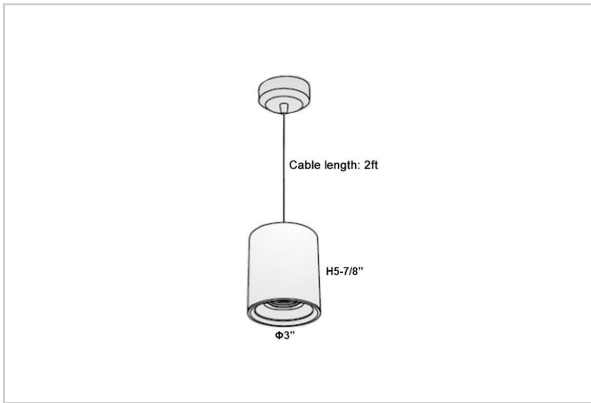

## Product Code : IK-RAuroraPL-55W-50K-BL-90C-30D

Voltage	100 - 277 V AC, 50-60 Hz
Lumen Output	5225lm
Power	55W
CCT	5000K
CRI	>90
Beam Angle	30°
Light Distribution	Medium
LED Light Source	Osram SOLERIQ S 19
Start Time	Instant
Driver	Stand Alone (included)
Operating Position	No Swiveling Type
Dimming	Triac Dimming / 0-10 V Dimming
Heads	Single Head
Finish	Black
Height	7-1/8"
Diameter	6-3/4"
Optics	Reflective Cup Structure
Application Area	Guest Room, Restaurant, Meeting Room, Club, Hall, Hotel Entrance

### Beam Spread (Options)

Spot	15°		Medium		30°		Flood		45°	
	ft	Ø	ft	Ø	ft	Ø	ft	Ø	ft	Ø
3.0	0.72		3.0	1.41		3.0	2.03			
9.0	2.15		9.0	4.22		9.0	6.09			
15.0	3.58		15.0	7.04		15.0	10.15			

Aurora is a technologically advanced LED Pendant Light that incorporates electronic gear and a high-quality lens with wide beam spread. While commonly used as task light, the unique and state-of-the-art design of this luminaire also enhances the overall aesthetics of your store.