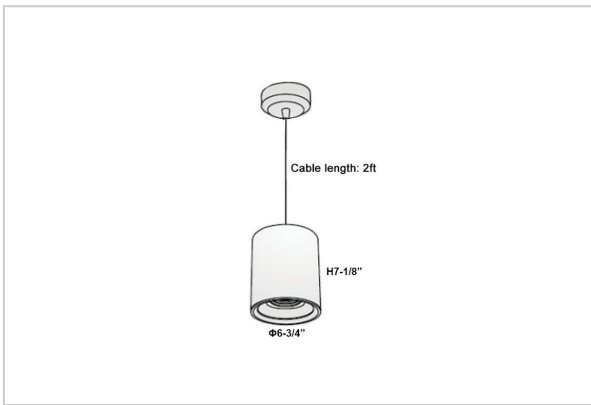

Aurora Pendant Lights

ITEM SKU#: 662187503073

Product Code : IK-RAuroraPL-50W-50K-BL-90C-30D

Voltage	100 - 277 V AC, 50-60 Hz
Lumen Output	4750lm
Power	50W
CCT	5000K
CRI	>90
Beam Angle	30°
Light Distribution	Medium
LED Light Source	Osram SOLERIQ S 19
Start Time	Instant
Driver	Stand Alone (included)
Operating Position	No Swiveling Type
Dimming	Triac Dimming / 0-10 V Dimming
Heads	Single Head
Finish	Black
Height	7-1/8"
Diameter	6-3/4"
Optics	Reflective Cup Structure
Application Area	Guest Room, Restaurant, Meeting Room, Club, Hall, Hotel Entrance

Beam Spread (Options)

Spot	15°		Medium 30°		Flood 45°	
	ft	Ø	ft	Ø	ft	Ø
3.0	0.72	3.0	1.41	3.0	2.03	
9.0	2.15	9.0	4.22	9.0	6.09	
15.0	3.58	15.0	7.04	15.0	10.15	

Aurora is a technologically advanced LED Pendant Light that incorporates electronic gear and a high-quality lens with wide beam spread. While commonly used as task light, the unique and state-of-the-art design of this luminaire also enhances the overall aesthetics of your store.