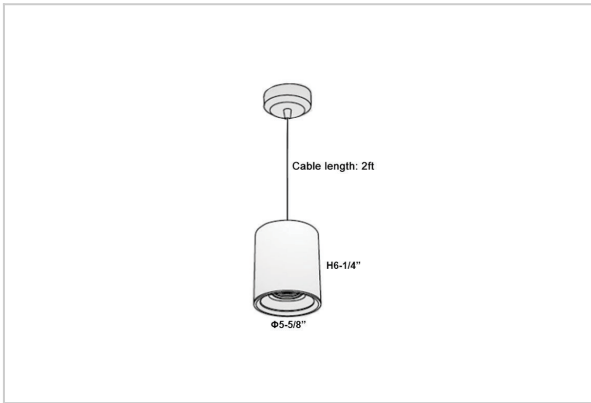

Aurora Pendant Lights

ITEM SKU#: 662187503035

Product Code : IK-RAuroraPL-40W-50K-BL-90C-30D

Voltage	100 - 277 V AC, 50-60 Hz
Lumen Output	3800lm
Power	40W
CCT	5000K
CRI	>90
Beam Angle	30°
Light Distribution	Medium
LED Light Source	Osram SOLERIQ S 19
Start Time	Instant
Driver	Stand Alone (included)
Operating Position	No Swiveling Type
Dimming	Triac Dimming / 0-10 V Dimming
Heads	Single Head
Finish	Black
Height	6-1/4"
Diameter	5-5/8"
Optics	Reflective Cup Structure
Application Area	Guest Room, Restaurant, Meeting Room, Club, Hall, Hotel Entrance

Beam Spread (Options)

Spot	15°		Medium		30°		Flood		45°	
	ft	Ø	ft	Ø	ft	Ø	ft	Ø	ft	Ø
3.0	0.72		3.0	1.41		3.0	2.03			
9.0	2.15		9.0	4.22		9.0	6.09			
15.0	3.58		15.0	7.04		15.0	10.15			

Aurora is a technologically advanced LED Pendant Light that incorporates electronic gear and a high-quality lens with wide beam spread. While commonly used as task light, the unique and state-of-the-art design of this luminaire also enhances the overall aesthetics of your store.