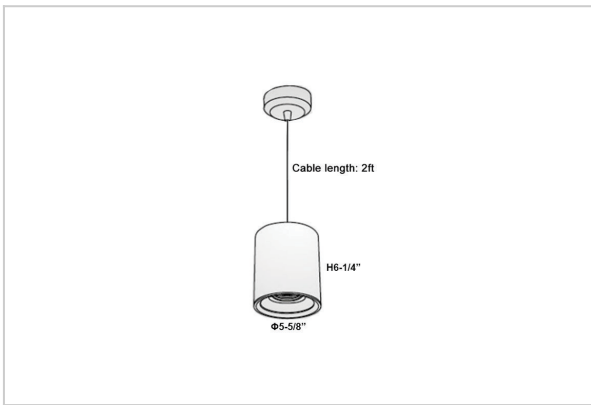

Aurora Pendant Lights

ITEM SKU#: 662187502991

Product Code : IK-RAuroraPL-40W-27K-BL-90C-30D

Voltage	100 - 277 V AC, 50-60 Hz
Lumen Output	3200lm
Power	40W
CCT	2700K
CRI	>90
Beam Angle	30°
Light Distribution	Medium
LED Light Source	Osram SOLERIQ S 19
Start Time	Instant
Driver	Stand Alone (included)
Operating Position	No Swiveling Type
Dimming	Triac Dimming / 0-10 V Dimming
Heads	Single Head
Finish	Black
Height	6-1/4"
Diameter	5-5/8"
Optics	Reflective Cup Structure
Application Area	Guest Room, Restaurant, Meeting Room, Club, Hall, Hotel Entrance

Beam Spread (Options)

Spot	15°		Medium 30°		Flood 45°	
	ft	Ø	ft	Ø	ft	Ø
3.0	0.72	3.0	1.41	3.0	2.03	
9.0	2.15	9.0	4.22	9.0	6.09	
15.0	3.58	15.0	7.04	15.0	10.15	

Aurora is a technologically advanced LED Pendant Light that incorporates electronic gear and a high-quality lens with wide beam spread. While commonly used as task light, the unique and state-of-the-art design of this luminaire also enhances the overall aesthetics of your store.