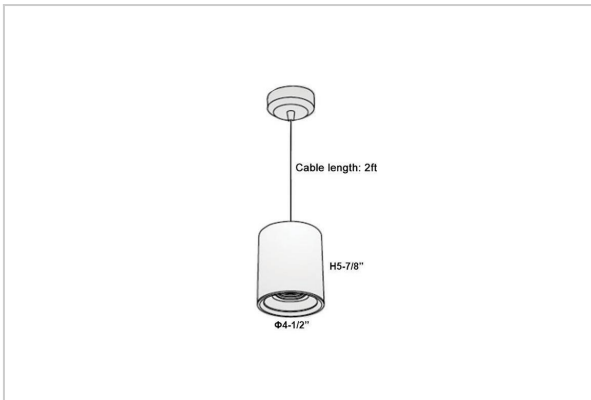

Aurora Pendant Lights

Product Code : IK-RAuroraPL-25W-30K-BL-90C-30D

Voltage	100 - 277 V AC, 50-60 Hz
Lumen Output	2125lm
Power	25W
CCT	3000K
CRI	>90
Beam Angle	30°
Light Distribution	Medium
LED Light Source	Osram SOLERIQ S 19
Start Time	Instant
Driver	Stand Alone (included)
Operating Position	No Swiveling Type
Dimming	Triac Dimming / 0-10 V Dimming
Heads	Single Head
Finish	Black
Height	5-7/8"
Diameter	4-1/2"
Optics	Reflective Cup Structure
Application Area	Guest Room, Restaurant, Meeting Room, Club, Hall, Hotel Entrance

Beam Spread (Options)

Spot	15°		Medium		30°		Flood		45°	
	ft	Ø	ft	Ø	ft	Ø	ft	Ø	ft	Ø
3.0	0.72		3.0	1.41			3.0	2.03		
9.0	2.15		9.0	4.22			9.0	6.09		
15.0	3.58		15.0	7.04			15.0	10.15		

Aurora is a technologically advanced LED Pendant Light that incorporates electronic gear and a high-quality lens with wide beam spread. While commonly used as task light, the unique and state-of-the-art design of this luminaire also enhances the overall aesthetics of your store.