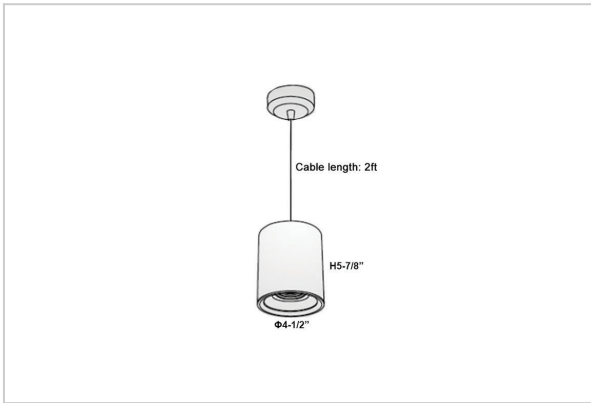

Aurora Pendant Lights

ITEM SKU#: 662187502892

Product Code : IK-RAuroraPL-20W-40K-BL-90C-30D

Voltage	100 - 277 V AC, 50-60 Hz
Lumen Output	1800lm
Power	20W
CCT	4000K
CRI	>90
Beam Angle	30°
Light Distribution	Medium
LED Light Source	Osram SOLERIQ S 19
Start Time	Instant
Driver	Stand Alone (included)
Operating Position	No Swiveling Type
Dimming	Triac Dimming / 0-10 V Dimming
Heads	Single Head
Finish	Black
Height	5-7/8"
Diameter	4-1/2"
Optics	Reflective Cup Structure
Application Area	Guest Room, Restaurant, Meeting Room, Club, Hall, Hotel Entrance

Beam Spread (Options)

Spot	15°		Medium		30°		Flood		45°	
	ft	Ø	ft	Ø	ft	Ø	ft	Ø	ft	Ø
3.0	0.72		3.0	1.41		3.0	2.03			
9.0	2.15		9.0	4.22		9.0	6.09			
15.0	3.58		15.0	7.04		15.0	10.15			

Aurora is a technologically advanced LED Pendant Light that incorporates electronic gear and a high-quality lens with wide beam spread. While commonly used as task light, the unique and state-of-the-art design of this luminaire also enhances the overall aesthetics of your store.