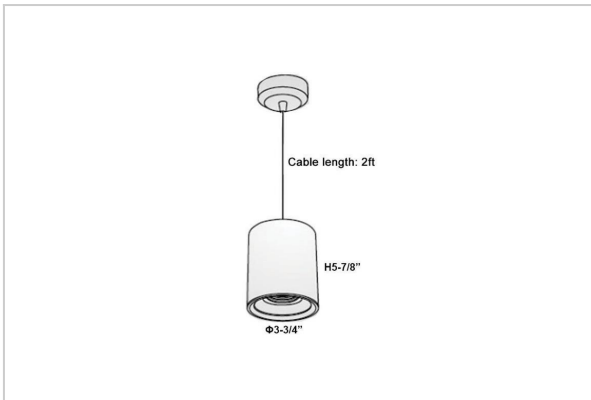

Aurora Pendant Lights

Product Code : IK-RAuroraPL-15W-40K-BL-90C-30D

Voltage	100 - 277 V AC, 50-60 Hz
Lumen Output	1350lm
Power	15W
CCT	4000K
CRI	>90
Beam Angle	30°
Light Distribution	Medium
LED Light Source	Osram SOLERIQ S 19
Start Time	Instant
Driver	Stand Alone (included)
Operating Position	No Swiveling Type
Dimming	Triac Dimming / 0-10 V Dimming
Heads	Single Head
Finish	Black
Height	5-7/8"
Diameter	3-3/4"
Optics	Reflective Cup Structure
Application Area	Guest Room, Restaurant, Meeting Room, Club, Hall, Hotel Entrance

Beam Spread (Options)

Spot	15°		Medium		30°		Flood		45°	
	ft	Ø	ft	Ø	ft	Ø	ft	Ø	ft	Ø
3.0	0.72		3.0	1.41		3.0	2.03			
9.0	2.15		9.0	4.22		9.0	6.09			
15.0	3.58		15.0	7.04		15.0	10.15			

Aurora is a technologically advanced LED Pendant Light that incorporates electronic gear and a high-quality lens with wide beam spread. While commonly used as task light, the unique and state-of-the-art design of this luminaire also enhances the overall aesthetics of your store.