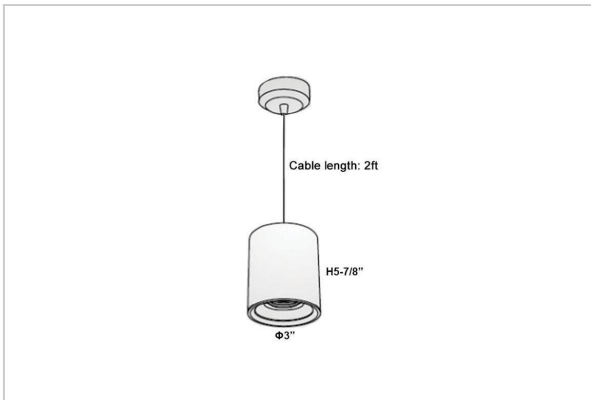

Aurora Pendant Lights

Product Code : IK-RAuroraPL-8W-40K-BL-90C-30D

Voltage	100 - 277 V AC, 50-60 Hz
Lumen Output	720lm
Power	8W
CCT	4000K
CRI	>90
Beam Angle	30°
Light Distribution	Medium
LED Light Source	Osram SOLERIQ S 19
Start Time	Instant
Driver	Stand Alone (included)
Operating Position	No Swiveling Type
Dimming	Triac Dimming / 0-10 V Dimming
Heads	Single Head
Finish	Black
Height	5-7/8"
Diameter	3"
Optics	Reflective Cup Structure
Application Area	Guest Room, Restaurant, Meeting Room, Club, Hall, Hotel Entrance

Beam Spread (Options)

Spot	15°		Medium		30°		Flood		45°	
	ft	Ø	ft	Ø	ft	Ø	ft	Ø	ft	Ø
3.0	0.72		3.0	1.41		3.0	2.03			
9.0	2.15		9.0	4.22		9.0	6.09			
15.0	3.58		15.0	7.04		15.0	10.15			

Aurora is a technologically advanced LED Pendant Light that incorporates electronic gear and a high-quality lens with wide beam spread. While commonly used as task light, the unique and state-of-the-art design of this luminaire also enhances the overall aesthetics of your store.